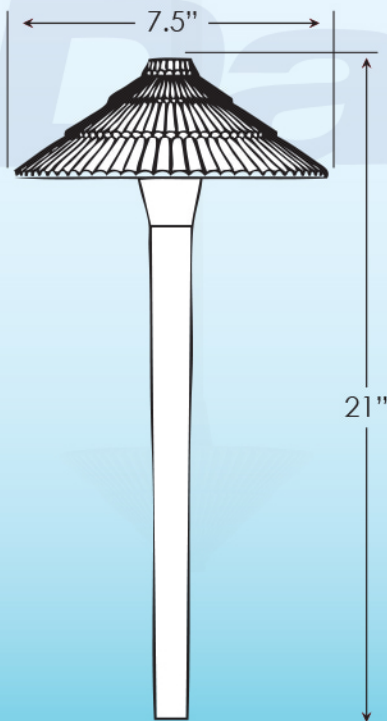

Product Summary

Construction: Cast Brass
Weight: 3.15 lbs
Voltage: 12 or 24 Volt
Stem: 10, 18 or 60 inch Brass Stem
Shroud: Reflective Powder Coat Interior
Wire: 5 Foot Lead (18/2) Factory Installed
Wattage: Maximum 35 Watts
Lens: Clear Polycarbonate Impact Resistant
Mounting: Heavy Duty Stake
Lifetime Warranty

Dimensions