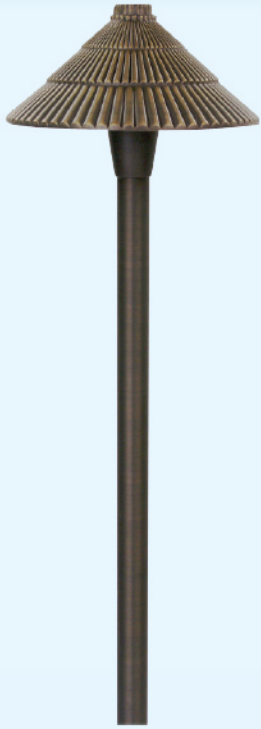

Landscape Fixture Series

Stake Mounted Path Light

Dauer
Lampen

Model: Dauer Path Light w/ Tiki Hat
Hat: 490022 (Clear Lens)
Stems: Order Separately
490025 (10" Stem); 490026 (18" Stem); 490027 (60" Stem)
Material: Solid Cast Brass
Lamp: 10, 20, 35 Watt BiPin (12 or 24 volt)
LED Lamp: 1.8W=10W; 3W=20W; 4.4W=35W
Finish: (WB) Weathered Brass

Product Summary

Construction: Cast Brass
Weight: 3.15 lbs
Voltage: 12 or 24 Volt
Stem: 10, 18 or 60 inch Brass Stem
Shroud: Reflective Powder Coat Interior
Wire: 5 Foot Lead (18/2) Factory Installed
Wattage: Maximum 35 Watts
Lens: Clear Polycarbonate Impact Resistant
Mounting: Heavy Duty Stake
Lifetime Warranty