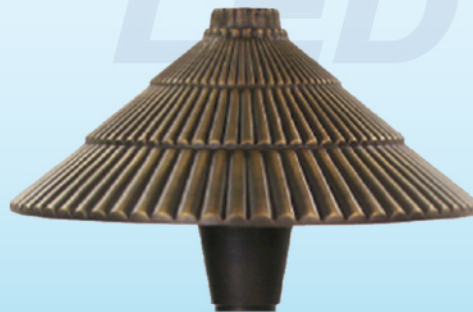

Product Summary

Construction: Cast Brass
Weight: 3.15 lbs
Voltage: 12 or 24 Volt
Stem: 10, 18 or 60 inch Brass Stem
Shroud: Reflective Powder Coat Interior
Wire: 5 Foot Lead (18/2) Factory Installed
Wattage: Maximum 35 Watts
Lens: Clear Polycarbonate Impact Resistant
Mounting: Heavy Duty Stake
Lifetime Warranty

Dimensions