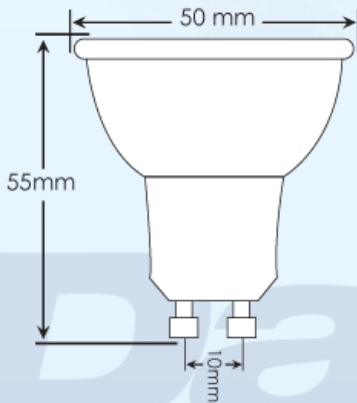

120 Volt GU10

Philips LED 7 Watt

The Dauer Lampen 7 Watt Philips GU10 is a high powered 120 Volt DIMMABLE LED lamp. The Philips CHIP GU10 is a highly efficient LED which uses only 7 Watts of energy while maintaining a very high quality of light. It is virtually identical in physical size to a standard GU10 which makes it ideal for many different lighting applications including retail lighting, accent lighting, recessed lighting, track lighting, landscape lighting, and architectural lighting. All Dauer Lampen Philips GU10's have been manufactured and tested in accordance with RoHS. DAUER LAMPEN LED products contain no mercury.

GU10 Dimensions

Product Summary

Lamp Type:	Philips Chip GU10
Model:	Dauer Lampen
Wattage:	7 Watt (3 x Philips Chips)
Voltage:	120 Volt FULLY DIMMABLE
Color Temperature:	Ultra Warm 2700K; Warm 3000k; Neutral 4000K; Cool 6000K
Initial Lumen:	Ultra Warm 330 lm; Warm 330 lm; Neutral 360 lm; Cool 390 lm
Efficacy:	Ultra Warm 47 lm/w; Warm 47 lm/w; Neutral 51.4 lm/w; Cool 55.7 lm/w
CRI:	Ultra 80+ CRI (Warm); 80+ CRI (Warm); 75+ CRI (Neutral); 70+ CRI (Cool)
Beam Spreads:	40°
Body Temperature:	<60°C
Base:	GU10
Rated Life:	50,000+ Hour Life
Warranty:	5 Year Warranty
Packaging:	Inner Pack = 20pcs; Master Pack = 100pcs

CODE	PRODUCT DESCRIPTION	VOLTAGE	WATTAGE	LUMENS	CRI	CBCP
487070	LED-GU10-7P-27K-40°	120V	7W	330	80	1013
487071	LED-GU10-7P-WW-40°	120V	7W	330	80	1013
487072	LED-GU10-7P-CW-40°	120V	7W	390	70	1022
487073	LED-GU10-7P-NW-40°	120V	7W	360	75	1015