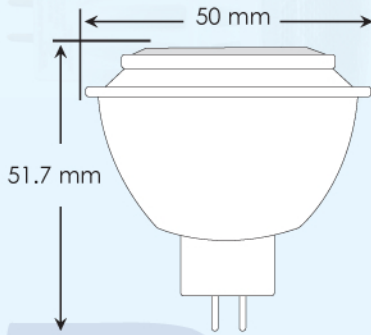

## Dimensions

The DauerLED CREE 8 Watt MR16 is a high powered 12 Volt LED lamp. The 8 Watt MR16 is a highly efficient LED which uses only 8 Watts of energy while maintaining a very nice quality of light. It is virtually identical in physical size to a standard MR16 which makes it ideal for many different lighting applications including retail lighting, accent lighting, recessed lighting, track lighting, landscape lighting, and architectural lighting. All DauerLED MR16's are UL listed and Energy Star Approved. DAUERLED products contain no mercury.