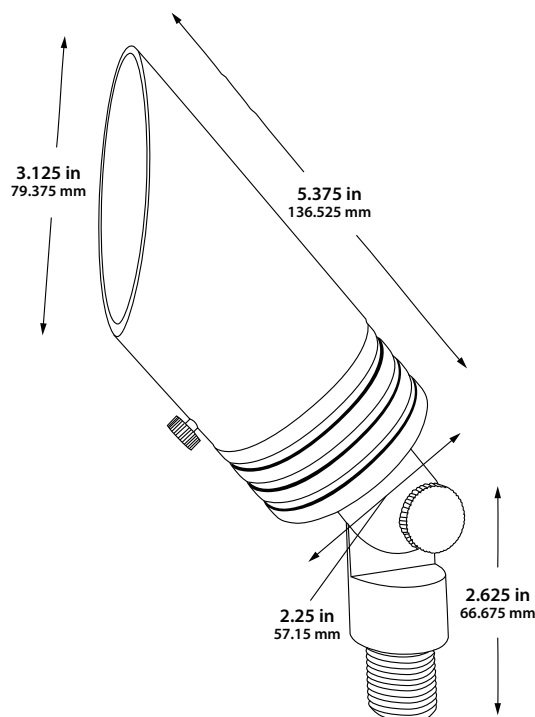

SOCKET/LAMP HOLDER:
One fixed ceramic bi-pin socket with stainless steel retaining springs.

LAMP TYPE:
12V MR16. LED recommended. 30W halogen or 6W LED maximum.

MOUNTING:
Stem threaded with 1/2" NPT. Heavy-duty composite stake included. May be mounted into threaded hubs in junction boxes or mounting accessories.

WIRING:
Pre-wired with 5' pigtail of 18/2 cable.

WARRANTY:
Five years.

The Lex uplight features a shroud with O-rings for long-lasting protection. Mounting options are plentiful. Dozens of MR16 LED lamp choices available.

DIMENSIONS:

LED LAMP SPECIFICATIONS

LAMP TYPE:

12V Dauer MR16 lamp with 5-year warranty, dimmable, and suitable for enclosed luminaires.

OPTICS:

Integral optics providing available beam spreads from 15° to 60°.