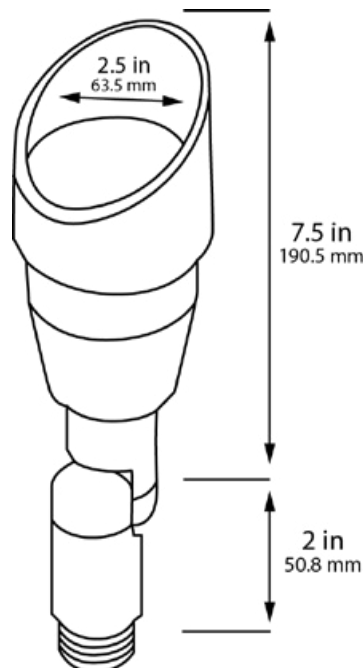

12V MR16. LED recommended. 35W halogen or 6W LED maximum.

MOUNTING:

Stem threaded with 1/2" NPT. Heavy-duty composite stake included. May be mounted into threaded hubs in junction boxes or mounting accessories.

WIRING:

Pre-wired with 5' pigtail of 18/2 cable.

WARRANTY:

Five years.

The Albany uplight features a "lock-and-load" shroud with O-rings for long-lasting protection. Mounting options are plentiful. Dozens of MR16 LED lamp choices available.

DIMENSIONS:

LED LAMP SPECIFICATIONS

LAMP TYPE:

12V Dauer MR16 lamp with 5-year warranty, dimmable, and suitable for enclosed luminaires.

OPTICS:

Integral optics providing available beam spreads from 15° to 60°.