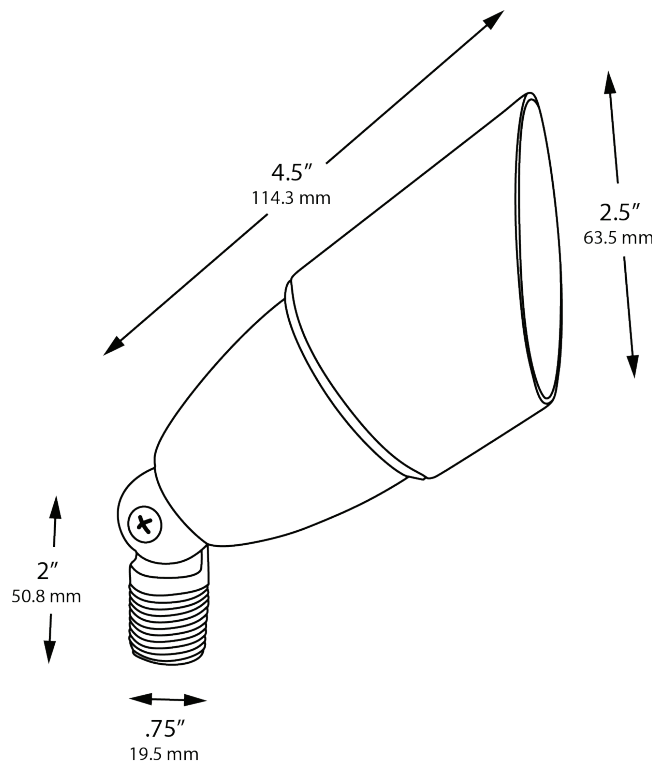

12V MR16. LED recommended. 30W halogen or 7W LED maximum.

MOUNTING:

Stem threaded with 1/2" NPT. Heavy-duty composite stake included.

WIRING:

Pre-wired with 5' pigtail of 18/2 cable.

WARRANTY:

Lifetime.

The Mighty Might uplight features a shroud with O-rings for long-lasting protection. Mounting options are plentiful. Dozens of MR16 LED lamp choices available.

DIMENSIONS:

LED LAMP SPECIFICATIONS

LAMP TYPE:

12V Dauer MR16 lamp with 5-year warranty, dimmable, and suitable for enclosed luminaires.

OPTICS:

Integral optics providing available beam spreads from 15° to 60°.