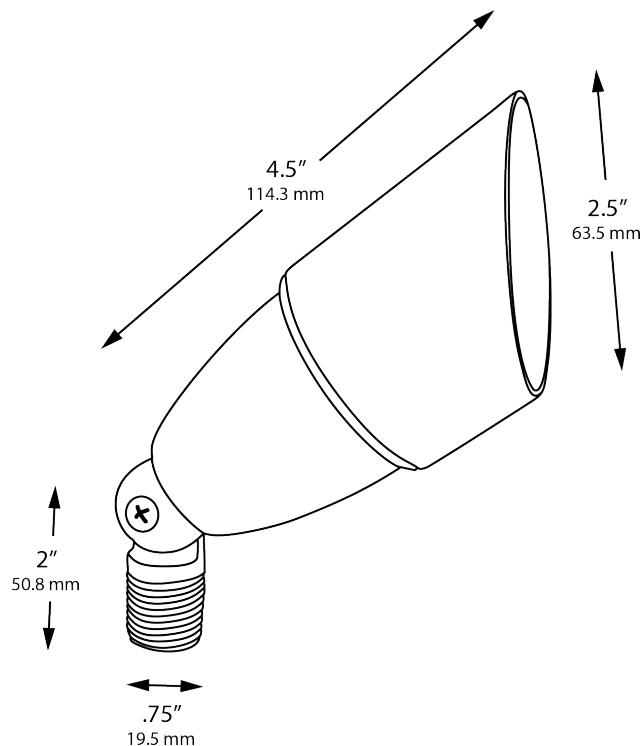

12V MR16. LED recommended. 30W halogen or 7W LED maximum.

MOUNTING:

Stem threaded with 1/2" NPT. Heavy-duty composite stake included.

WIRING:

Pre-wired with 5' pigtail of 18/2 cable.

WARRANTY:

Lifetime.

The Mighty Might uplight features a shroud with O-rings for long-lasting protection. Mounting options are plentiful. Dozens of MR16 LED lamp choices available.

DIMENSIONS:

LED LAMP SPECIFICATIONS

LAMP TYPE:

12V Dauer MR16 lamp with 5-year warranty, dimmable, and suitable for enclosed luminaires.

OPTICS:

Integral optics providing available beam spreads from 15° to 60°.