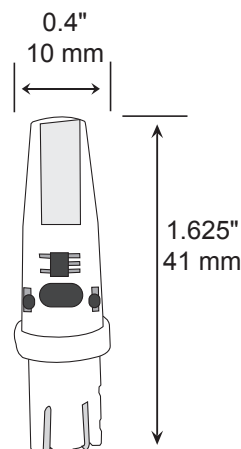

AGENCY LISTINGS: IP65 (weatherproof) rated

WARRANTY: Five years

Model	487155-2700K	487155-3000K
Description	LED-ENC-T5-2COB-12V-2700K	LED-ENC-T5-2COB-12V-3000K
Wattage	2 W	2 W
Lumens	210 lm	210 lm
Efficacy	105 lm/W	105 lm/W
Number of Diodes	2	2
Replaces	#918	#918

DIMENSIONS:

487155