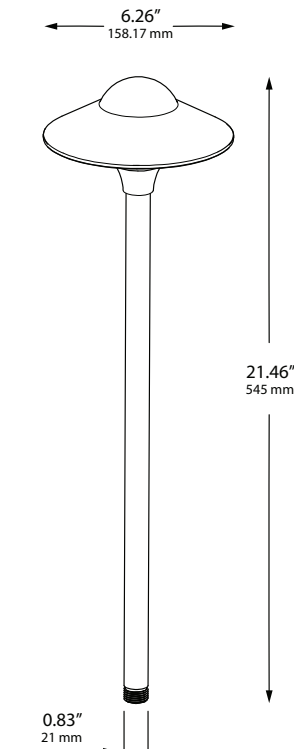

Type:

Model:

CARMEL Integrated Path Light Fixture

ORDERING CODE:

489156-2700K

489156-3000K

SPECIFICATIONS

HOUSING:

MOUNTING:

1/2" NPT. Heavy-duty composite stake included with stem. May be mounted into threaded hubs in junction boxes or other mounting accessories.

WIRING:

Pre-wired with 5' pigtail of 18/2 cable.

WARRANTY:

Ten years.

The Carmel path light features a 6.26"-diameter cast aluminum hat. Its underside is a powder-coated reflective white surface. 3W Integrated LED with a 2700K or 3000K color temperature.

DIMENSIONS: