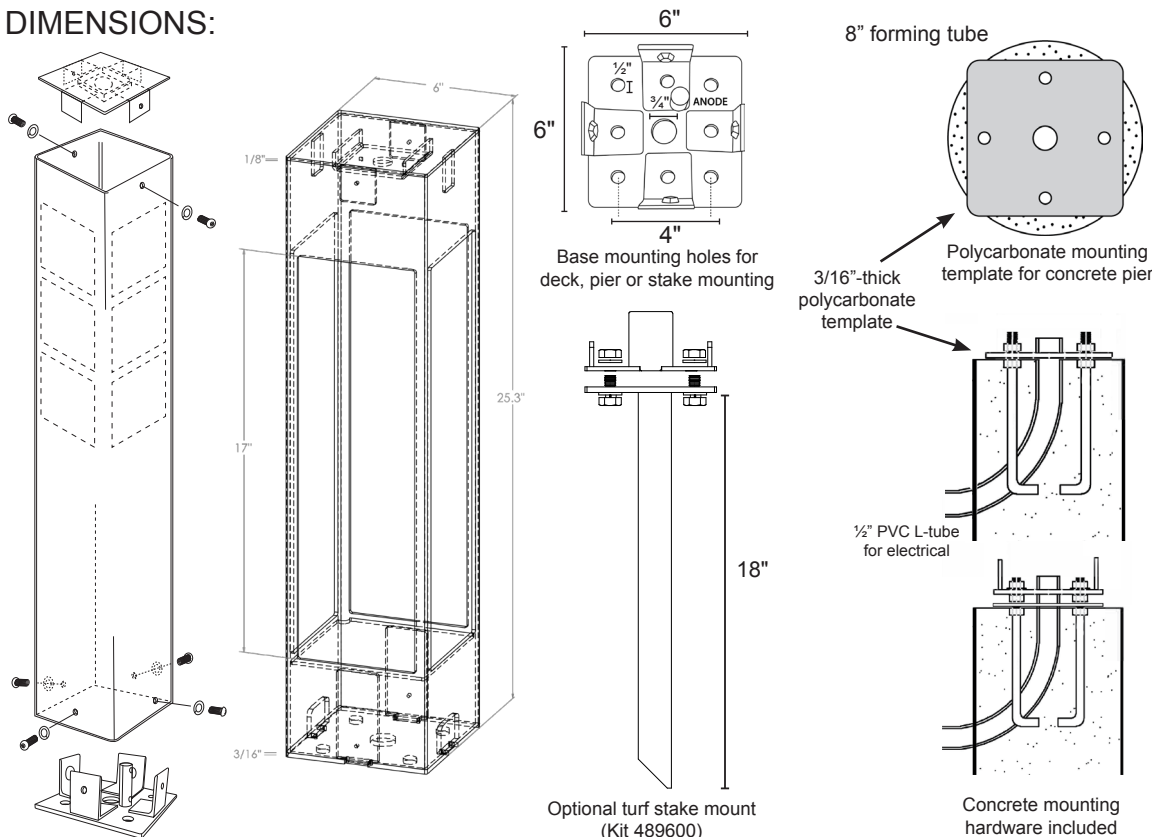

DIMENSIONS:

Cardinal C291-GN20 Patina Texture Semi Gloss	
Cardinal T091-GN57 Verdigris Texture Semi Gloss	
Cardinal T013-RD15 Red Hammer Semi Gloss	
Tiger Drylac 39/40002 Sapphire Hammer	
TCI Powders 9016-8336 Burst Rust	
Tiger Drylac 38/60080 Statuary Bronze	
Tiger Drylac 49/92910 Silver Matte	
Tiger Drylac 39/81420 Jet Black Hammer	
TCI Powders 9030-90922 SD Flat Black	
Powder Buy the Pound SK4331 Fine Textured Black	
Cardinal T012-WH260 White Hammer Semi Gloss	
PPG PCT23104 Vintage Bronze Texture	
Primistic PVB-8109 Jadel/Copper	
Cardinal T064-BL95 Blue Hammer Semi Gloss