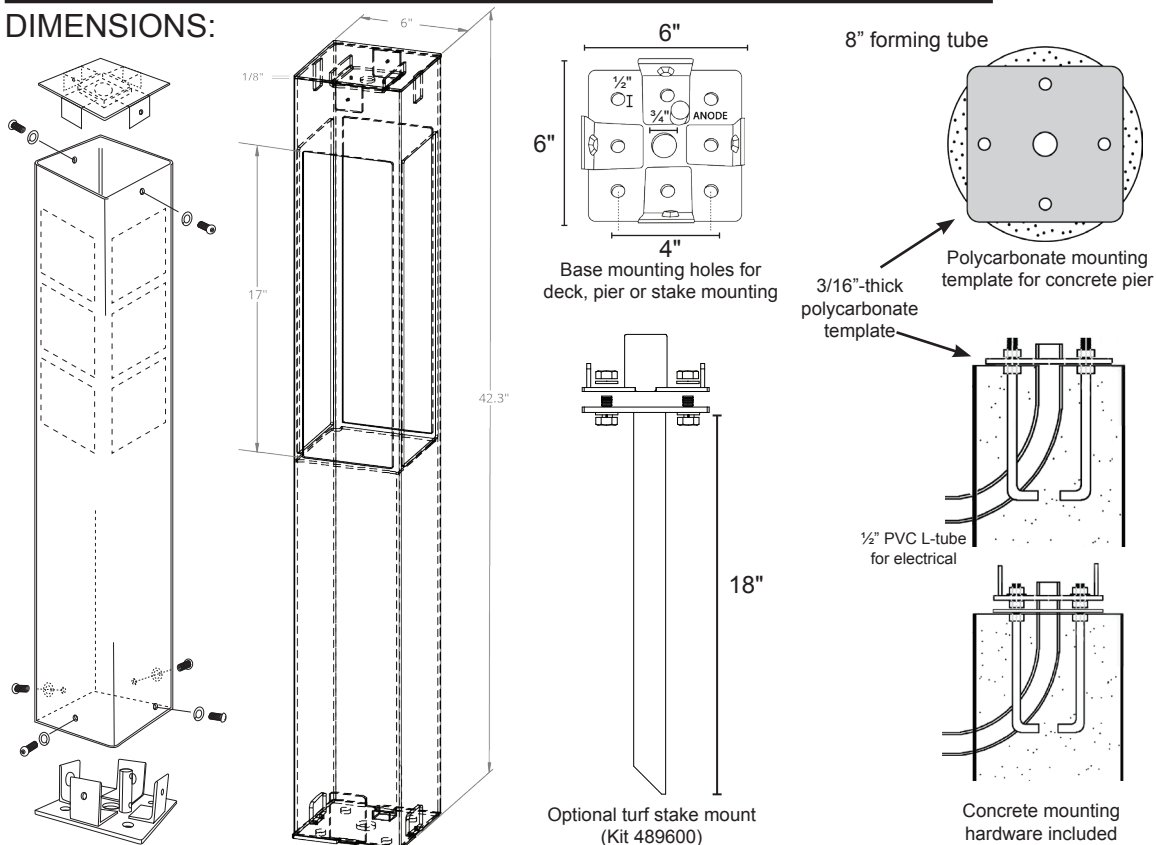

Type:

Model:

GARDEN OF ZEN 42" 12V LED Silhouette Bollard

ORDERING CODE:
489502

SPECIFICATIONS

SIZE:
6" X 6" X 42"

HOUSING:
Architectural-grade (6063-T6) 1/8" aluminum. 3/16"-thick aluminum base plate.

STANDARD POWDER COAT COLORS:
PPG PCT23104 Vintage Bronze Texture is standard for the Garden of Zen. Available in additional colors per the chart below. Other custom colors are also available.

SOCKET AND LAMP:
12V 7W 120° 2700K MR16 Dauer LED replaceable lamp (486715) included.

ZINC ANODE:
3/8-16 NPT replacement zinc anode (502021) included.

MOUNTING OPTIONS:
Deck Mounting and Concrete Mounting hardware included.
Stake mount option can be ordered separately (489605).

OTHER OPTIONS:
Available in unpainted 3/8" steel with stainless-steel base. Four-sided design is standard, but can be ordered with black-out on 1, 2, or 3 sides. Any custom color is available. Custom designs and logos available. Interior kit available.

WIRING:
Pre-wired with 5-foot 18/2 lead.

WARRANTY:
Lifetime on fixture. Ten-year warranty on powder coating. Five-year warranty on replaceable LED lamp.

DIMENSIONS:

From Dauer's Silhouette Collection, Garden of Zen 6x6x42 bollard is crafted in America from architectural-grade aluminum for lifelong service. Anchors securely and easily to decks, poured concrete, or on a turf stake. Numerous powder-coated colors available. Dark sky compliant. Available in 25-inch and 42-inch versions.