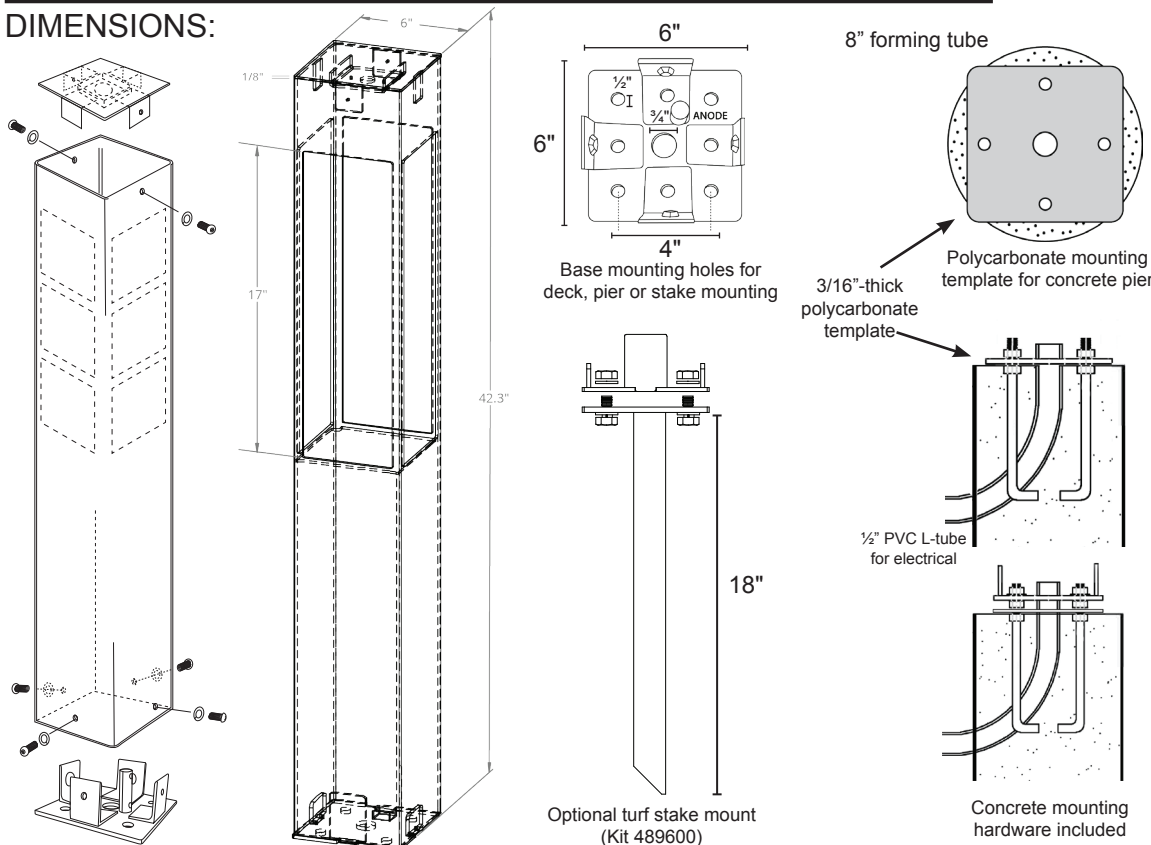

DIMENSIONS:

Cardinal C291-GN20 Patina Texture Semi Gloss	
Cardinal T091-GN57 Verdigris Texture Semi Gloss	
Cardinal T013-RD15 Red Hammer Semi Gloss	
Tiger Drylac 39/4002 Sapphire Hammer	
TCI Powders 9016-8336 Burst Rust	
Tiger Drylac 38/60080 Statuary Bronze	
Tiger Drylac 49/92910 Silver Matte	
Tiger Drylac 39/81420 Jet Black Hammer	
TCI Powders 9030-90922 SD Flat Black	
Powder Buy the Pound SK4331 Fine Textured Black	
Cardinal T012-WH260 White Hammer Semi Gloss	
PPG PCT23104 Vintage Bronze Texture	
Primastic PVB-8109 Jade/Copper	
Cardinal T064-BL95 Blue Hammer Semi Gloss