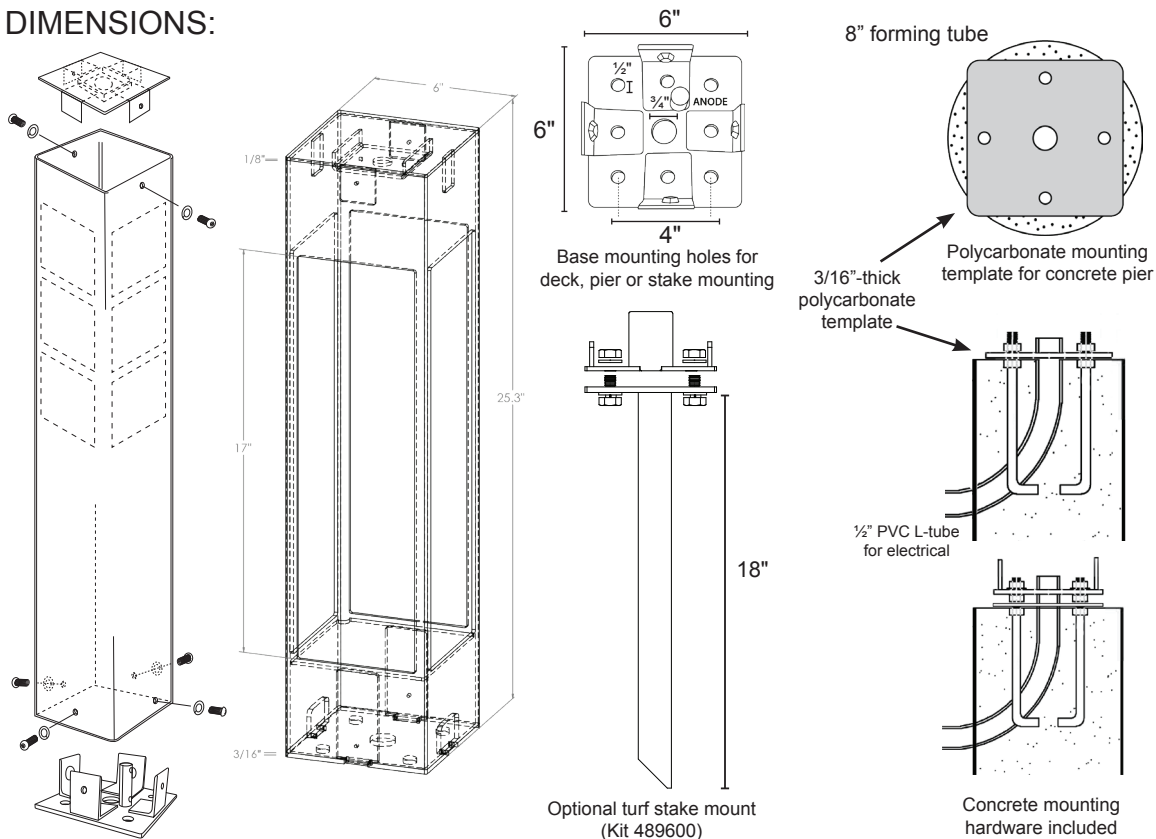

DIMENSIONS:

Cardinal C291-GN20 Patina Texture Semi Gloss	
Cardinal T091-GN57 Verdigris Texture Semi Gloss	
Cardinal T013-RD15 Red Hammer Semi Gloss	
Tiger Drylac 39/40002 Sapphire Hammer	
TCI Powders 9016-8336 Burst Rust	
Tiger Drylac 38/60080 Statuary Bronze	
Tiger Drylac 49/92910 Silver Matte	
Tiger Drylac 39/81420 Jet Black Hammer	
TCI Powders 9030-90922 SD Flat Black	
Powder Buy the Pound SK4331 Fine Textured Black	
Cardinal T012-WH260 White Hammer Semi Gloss	
PPG PCT23104 Vintage Bronze Texture	
Primistic PVB-8109 Jade/Copper	
Cardinal T064-BL95 Blue Hammer Semi Gloss