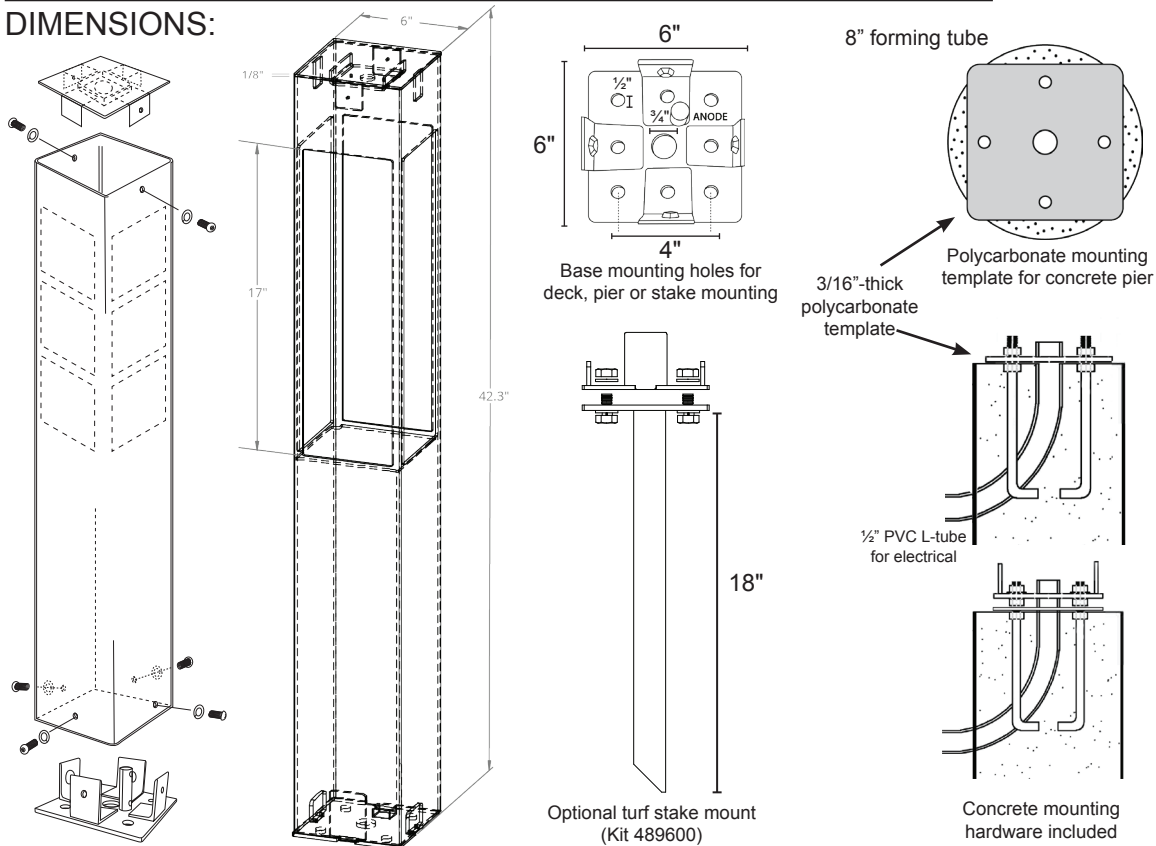

DIMENSIONS:

Cardinal C291-GN20 Patina Texture Semi Gloss	
Cardinal T091-GN57 Verdigris Texture Semi Gloss	
Cardinal T013-RD15 Red Hammer Semi Gloss	
Tiger Drylac 39/4002 Sapphire Hammer	
TCI Powders 9016-8336 Burst Rust	
Tiger Drylac 38/60080 Statuary Bronze	
Tiger Drylac 49/92910 Silver Matte	
Tiger Drylac 39/81420 Jet Black Hammer	
TCI Powders 9030-90922 SD Flat Black	
Powder Buy the Pound SK4331 Fine Textured Black	
Cardinal T012-WH260 White Hammer Semi Gloss	
PPG PCT23104 Vintage Bronze Texture	
Primastic PVB-8109 Jadel/Copper	
Cardinal T064-BL95 Blue Hammer Semi Gloss