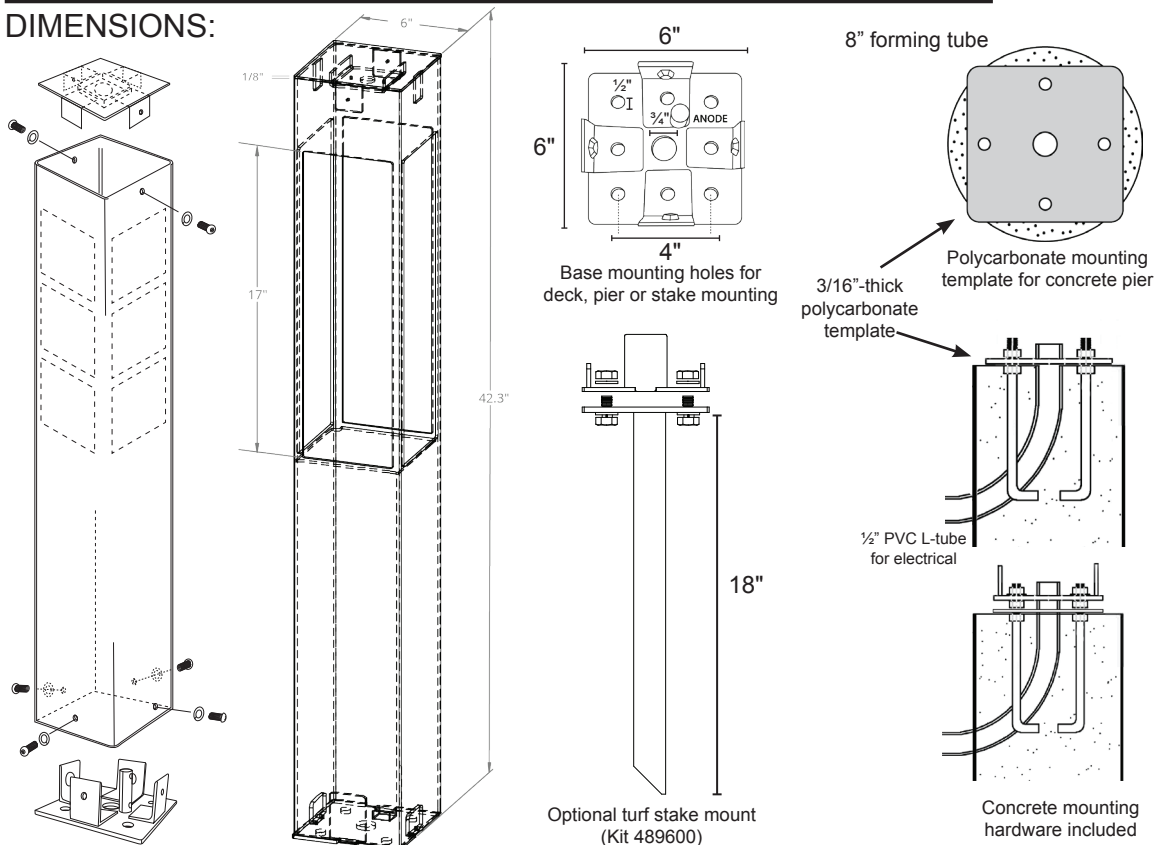

DIMENSIONS:

Cardinal C291-GN20 Patina Texture Semi Gloss	
Cardinal T091-GN57 Verdigris Texture Semi Gloss	
Cardinal T013-RD15 Red Hammer Semi Gloss	
Tiger Drylac 39/4002 Sapphire Hammer	
TCI Powders 9016-8336 Burst Rust	
Tiger Drylac 38/60080 Statuary Bronze	
Tiger Drylac 49/92910 Silver Matte	
Tiger Drylac 39/81420 Jet Black Hammer	
TCI Powders 9030-90922 SD Flat Black	
Powder Buy the Pound SK4331 Fine Textured Black	
Cardinal T012-WH260 White Hammer Semi Gloss	
PPG PCT23104 Vintage Bronze Texture	
Primastic PVB-8109 Jade/Copper	
Cardinal T064-BL95 Blue Hammer Semi Gloss