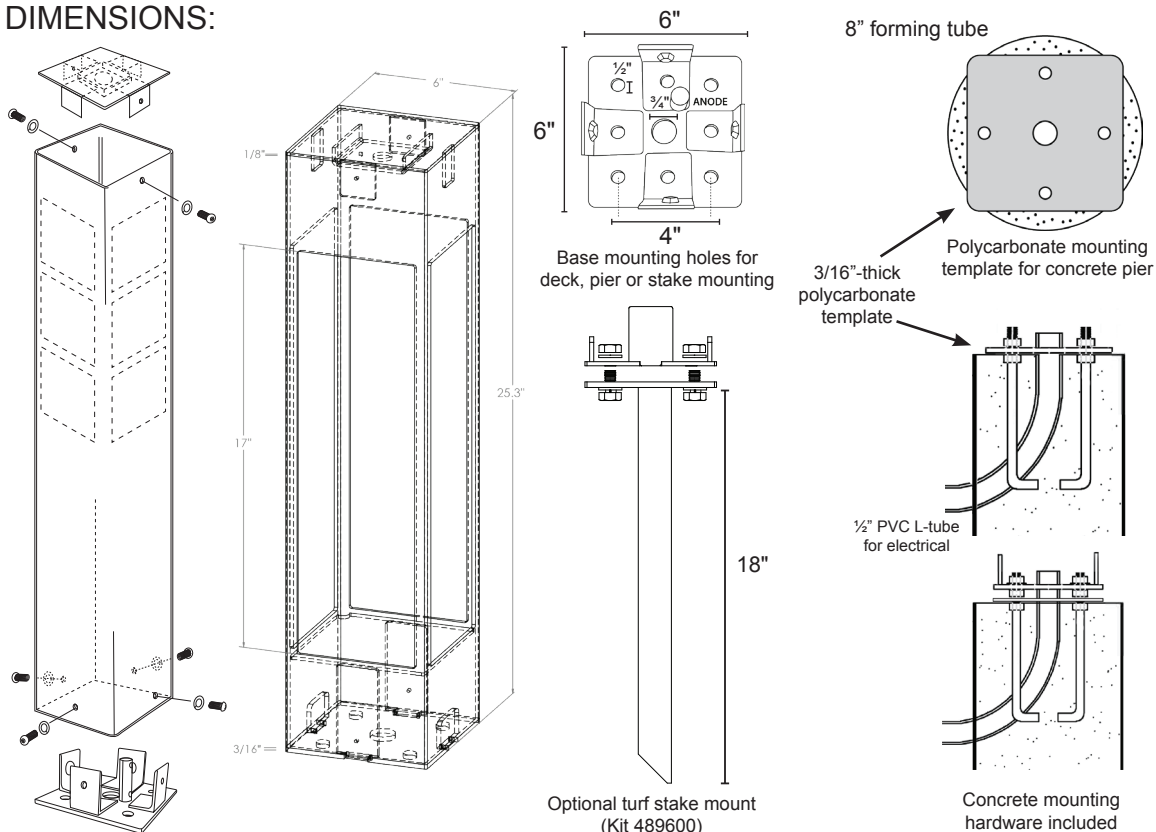

DIMENSIONS:

Cardinal C291-GN20 Patina Texture Semi Gloss	
Cardinal T091-GN57 Verdigris Texture Semi Gloss	
Cardinal T013-RD15 Red Hammer Semi Gloss	
Tiger Drylac 39/40002 Sapphire Hammer	
TCI Powders 9016-8336 Burst Rust	
Tiger Drylac 38/60080 Statuary Bronze	
Tiger Drylac 49/92910 Silver Matte	
Tiger Drylac 39/81420 Jet Black Hammer	
TCI Powders 9030-90922 SD Flat Black	
Powder Buy the Pound SK4331 Fine Textured Black	
Cardinal T012-WH260 White Hammer Semi Gloss	
PPG PCT23104 Vintage Bronze Texture	
Primistic PVB-8109 Jade/Copper	
Cardinal T064-BL95 Blue Hammer Semi Gloss