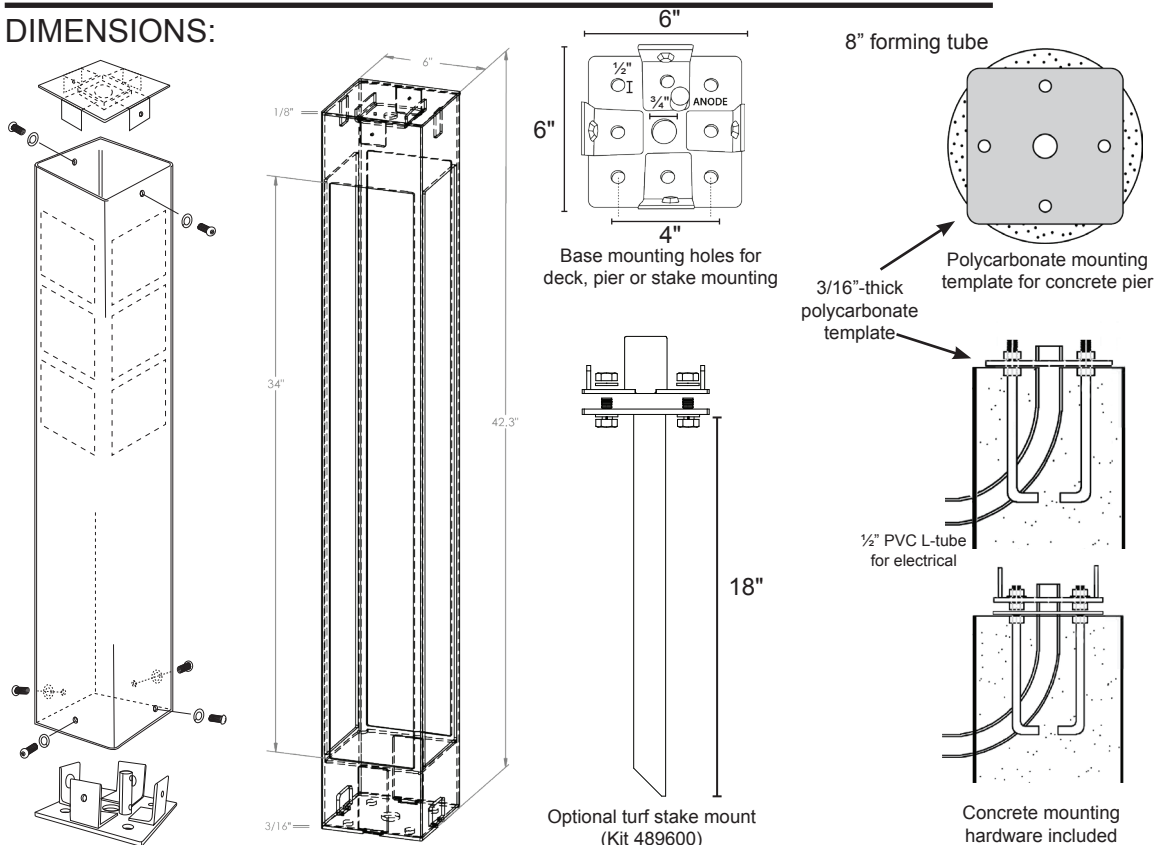

DIMENSIONS:

Cardinal C291-GN20 Patina Texture Semi Gloss	
Cardinal T091-GN57 Verdigris Texture Semi Gloss	
Cardinal T013-RD15 Red Hammer Semi Gloss	
Tiger Drylac 39/4002 Sapphire Hammer	
TCI Powders 9016-8336 Burst Rust	
Tiger Drylac 38/60080 Statuary Bronze	
Tiger Drylac 49/92910 Silver Matte	
Tiger Drylac 39/81420 Jet Black Hammer	
TCI Powders 9030-90922 SD Flat Black	
Powder Buy the Pound SK4331 Fine Textured Black	
Cardinal T012-WH260 White Hammer Semi Gloss	
PPG PCT23104 Vintage Bronze Texture	
Primastic PVB-8109 Jadel/Copper	
Cardinal T064-BL95 Blue Hammer Semi Gloss