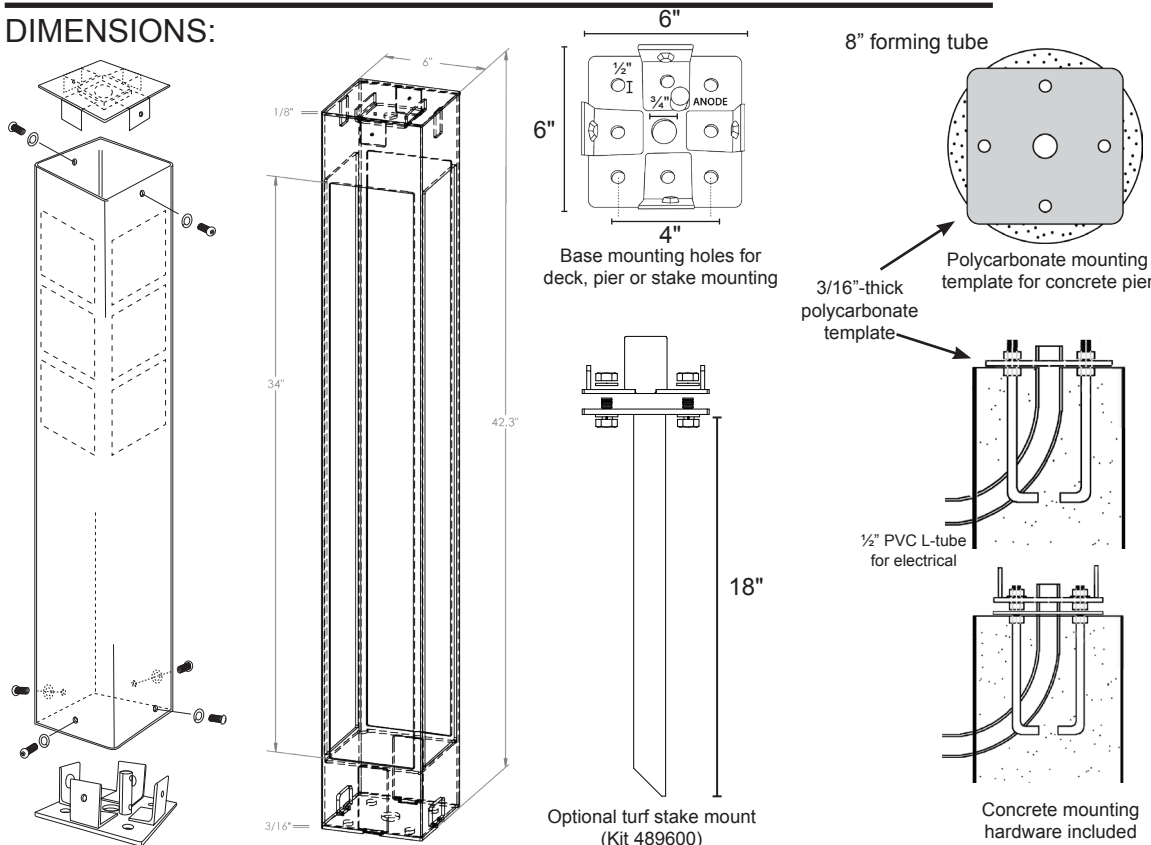

DIMENSIONS:

Cardinal C291-GN20 Patina Texture Semi Gloss	
Cardinal T091-GN57 Verdigris Texture Semi Gloss	
Cardinal T013-RD15 Red Hammer Semi Gloss	
Tiger Drylac 39/40002 Sapphire Hammer	
TCI Powders 9016-8336 Burst Rust	
Tiger Drylac 38/60080 Statuary Bronze	
Tiger Drylac 49/92910 Silver Matte	
Tiger Drylac 39/81420 Jet Black Hammer	
TCI Powders 9030-90922 SD Flat Black	
Powder Buy the Pound SK4331 Fine Textured Black	
Cardinal T012-WH260 White Hammer Semi Gloss	
PPG PCT23104 Vintage Bronze Texture	
Primastic PVB-8109 Jade/Copper	
Cardinal T064-BL95 Blue Hammer Semi Gloss