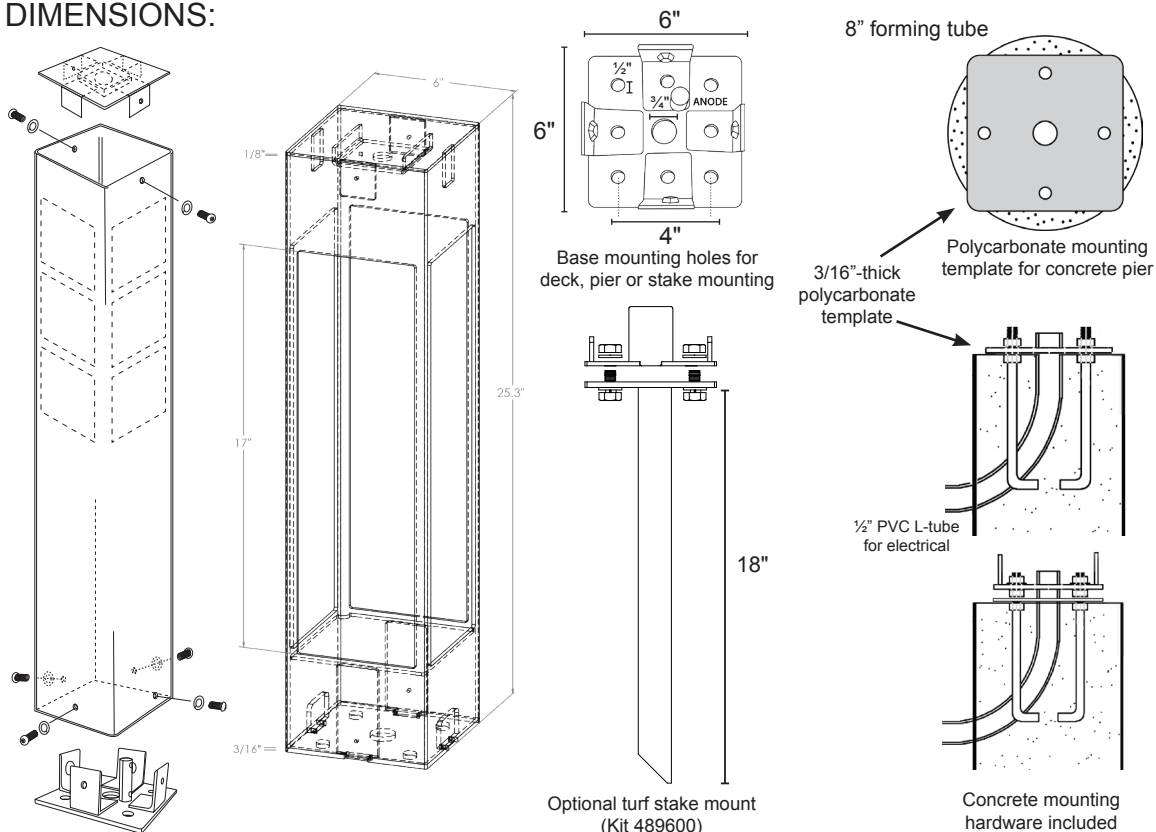

DIMENSIONS:

Cardinal C291-GN20 Patina Texture Semi Gloss	
Cardinal T091-GN57 Verdigris Texture Semi Gloss	
Cardinal T013-RD15 Red Hammer Semi Gloss	
Tiger Drylac 39/40002 Sapphire Hammer	
TCI Powders 9016-8336 Burst Rust	
Tiger Drylac 38/60080 Statuary Bronze	
Tiger Drylac 49/92910 Silver Matte	
Tiger Drylac 39/81420 Jet Black Hammer	
TCI Powders 9030-90922 SD Flat Black	
Powder Buy the Pound SK4331 Fine Textured Black	
Cardinal T012-WH260 White Hammer Semi Gloss	
PPG PCT23104 Vintage Bronze Texture	
Primistic PVB-8109 Jadel/Copper	
Cardinal T064-BL95 Blue Hammer Semi Gloss