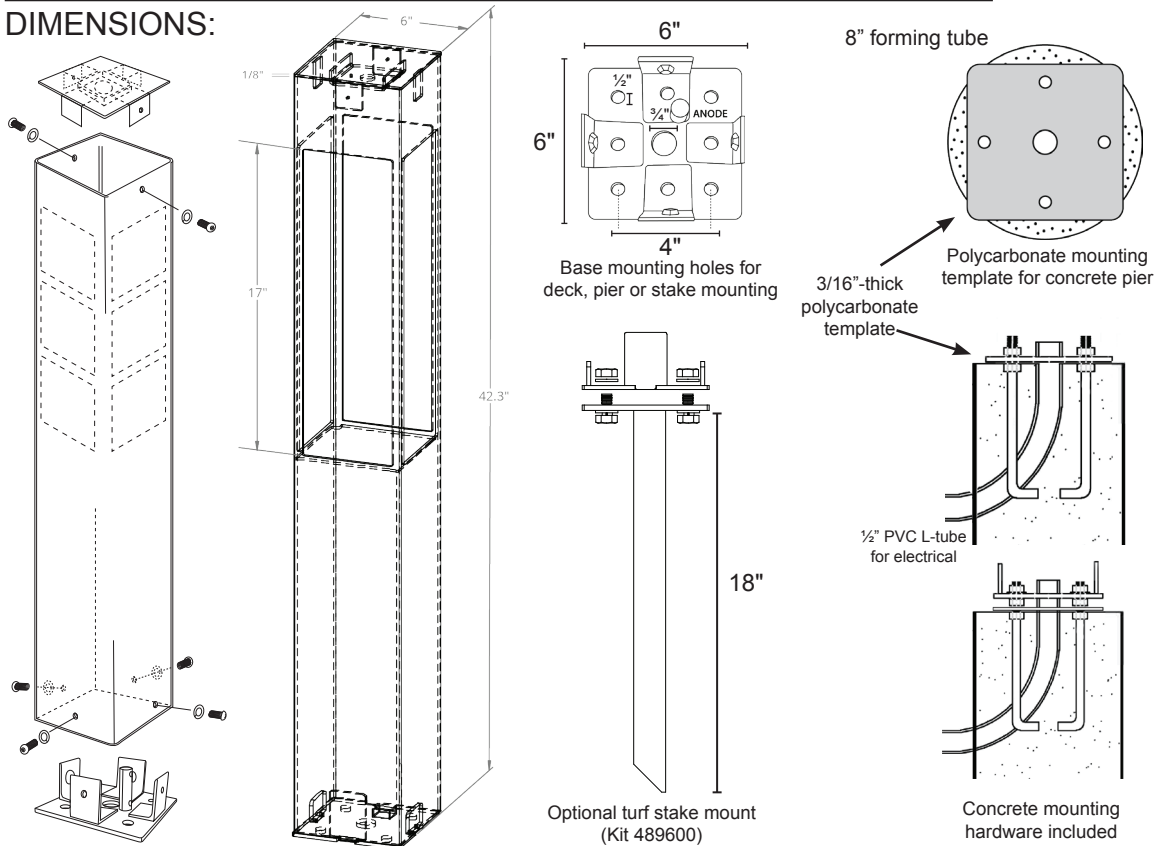

DIMENSIONS:

Cardinal C291-GN20 Patina Texture Semi Gloss	
Cardinal T091-GN57 Verdigris Texture Semi Gloss	
Cardinal T013-RD15 Red Hammer Semi Gloss	
Tiger Drylac 39/4002 Sapphire Hammer	
TCI Powders 9016-8336 Burst Rust	
Tiger Drylac 38/60080 Statuary Bronze	
Tiger Drylac 49/92910 Silver Matte	
Tiger Drylac 39/81420 Jet Black Hammer	
TCI Powders 9030-90922 SD Flat Black	
Powder Buy the Pound SK4331 Fine Textured Black	
Cardinal T012-WH260 White Hammer Semi Gloss	
PPG PCT23104 Vintage Bronze Texture	
Primastic PVB-8109 Jade/Copper	
Cardinal T064-BL95 Blue Hammer Semi Gloss