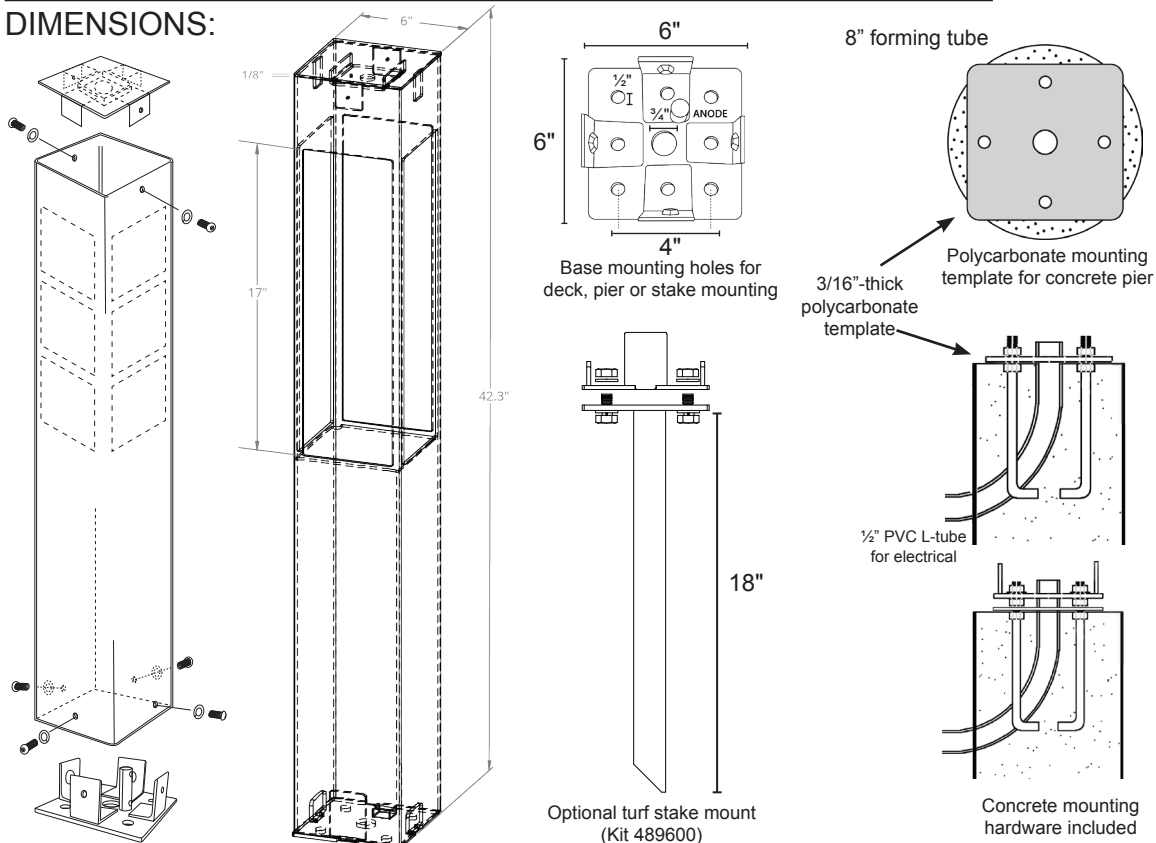

DIMENSIONS:

Cardinal C291-GN20 Patina Texture Semi Gloss	
Cardinal T091-GN57 Verdigris Texture Semi Gloss	
Cardinal T013-RD15 Red Hammer Semi Gloss	
Tiger Drylac 39/4002 Sapphire Hammer	
TCI Powders 9016-8336 Burst Rust	
Tiger Drylac 38/60080 Statuary Bronze	
Tiger Drylac 49/92910 Silver Matte	
Tiger Drylac 39/81420 Jet Black Hammer	
TCI Powders 9030-90922 SD Flat Black	
Powder Buy the Pound SK4331 Fine Textured Black	
Cardinal T012-WH260 White Hammer Semi Gloss	
PPG PCT23104 Vintage Bronze Texture	
Primastic PVB-8109 Jadel/Copper	
Cardinal T064-BL95 Blue Hammer Semi Gloss