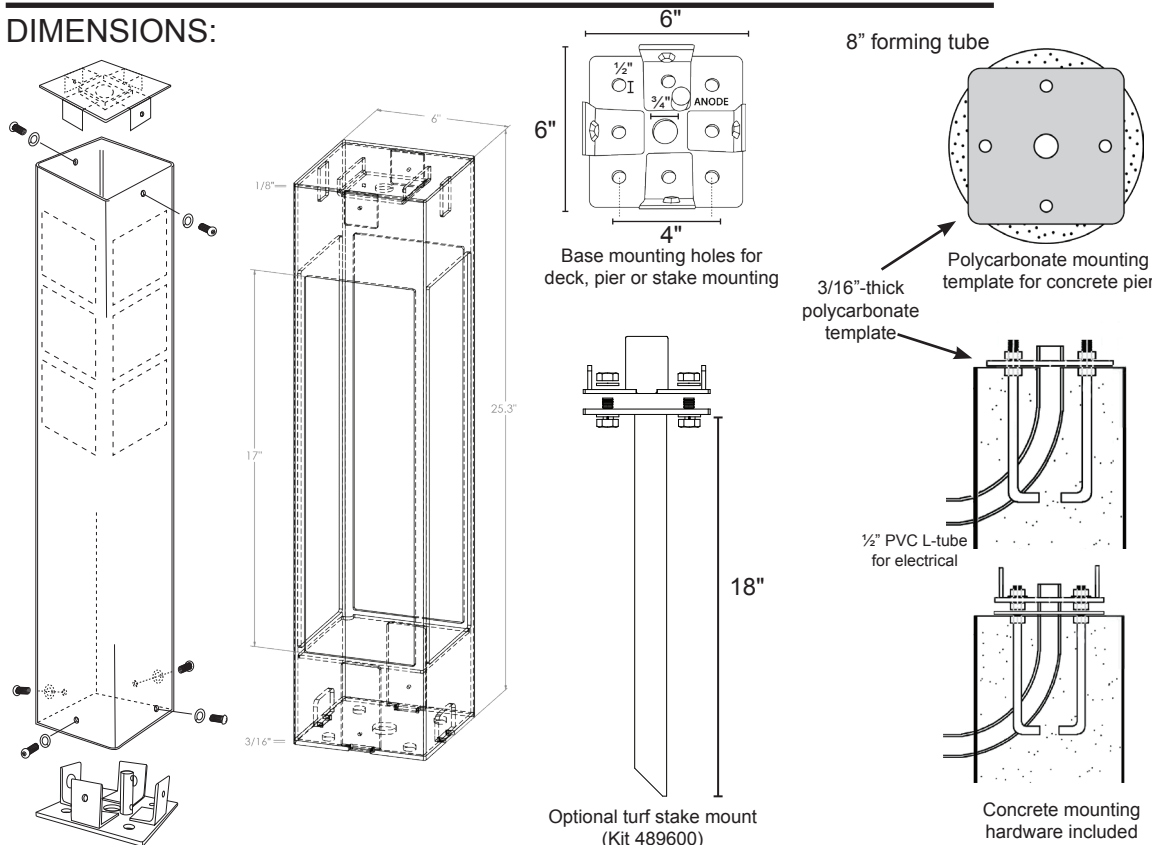

DIMENSIONS:

Cardinal C291-GN20 Patina Texture Semi Gloss	
Cardinal T091-GN57 Verdigris Texture Semi Gloss	
Cardinal T013-RD15 Red Hammer Semi Gloss	
Tiger Drylac 39/40002 Sapphire Hammer	
TCI Powders 9016-8336 Burst Rust	
Tiger Drylac 38/60080 Statuary Bronze	
Tiger Drylac 49/92910 Silver Matte	
Tiger Drylac 39/81420 Jet Black Hammer	
TCI Powders 9030-90922 SD Flat Black	
Powder Buy the Pound SK4331 Fine Textured Black	
Cardinal T012-WH260 White Hammer Semi Gloss	
PPG PCT23104 Vintage Bronze Texture	
Primastic PVB-8109 Jade/Copper	
Cardinal T064-BL95 Blue Hammer Semi Gloss