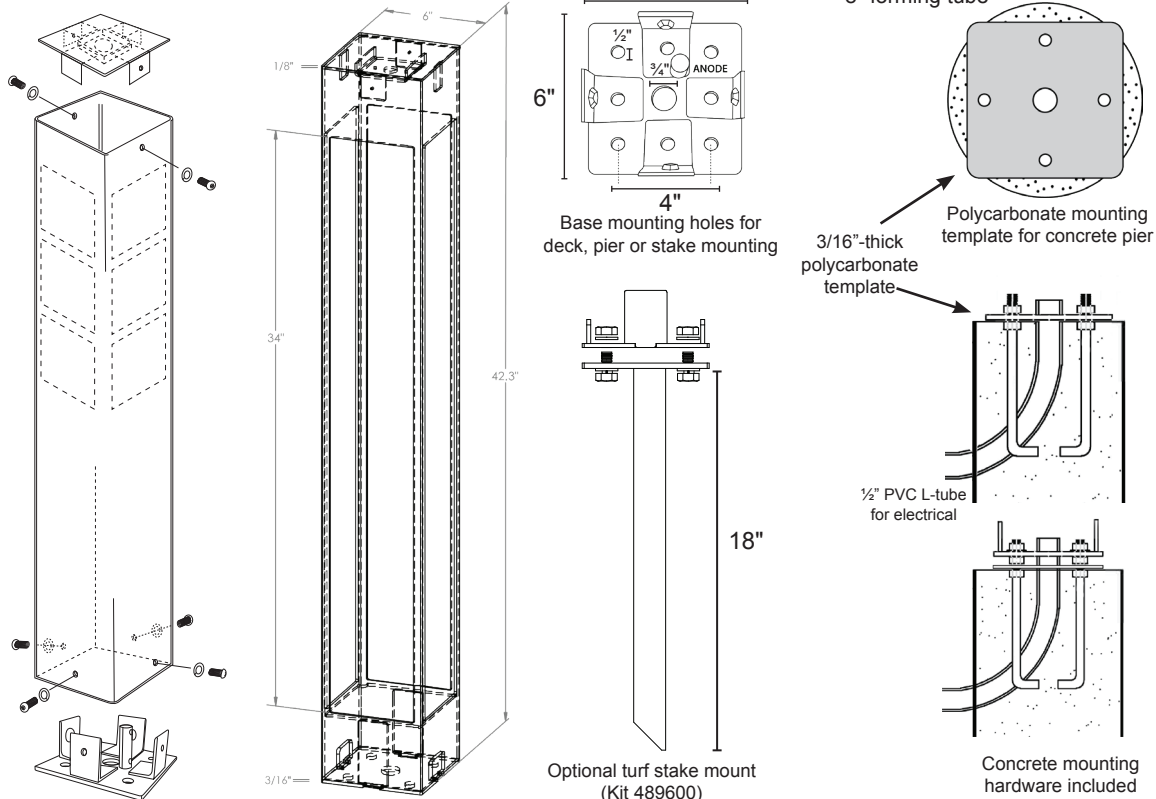

DIMENSIONS:

Cardinal C291-GN20 Patina Texture Semi Gloss	
Cardinal T091-GN57 Verdigris Texture Semi Gloss	
Cardinal T013-RD15 Red Hammer Semi Gloss	
Tiger Drylac 39/40002 Sapphire Hammer	
TCI Powders 9016-8336 Burst Rust	
Tiger Drylac 38/60080 Statuary Bronze	
Tiger Drylac 49/92910 Silver Matte	
Tiger Drylac 39/81420 Jet Black Hammer	
TCI Powders 9030-90922 SD Flat Black	
Powder Buy the Pound SK4331 Fine Textured Black	
Cardinal T012-WH260 White Hammer Semi Gloss	
PPG PCT23104 Vintage Bronze Texture	
Primastic PVB-8109 Jade/Copper	
Cardinal T064-BL95 Blue Hammer Semi Gloss