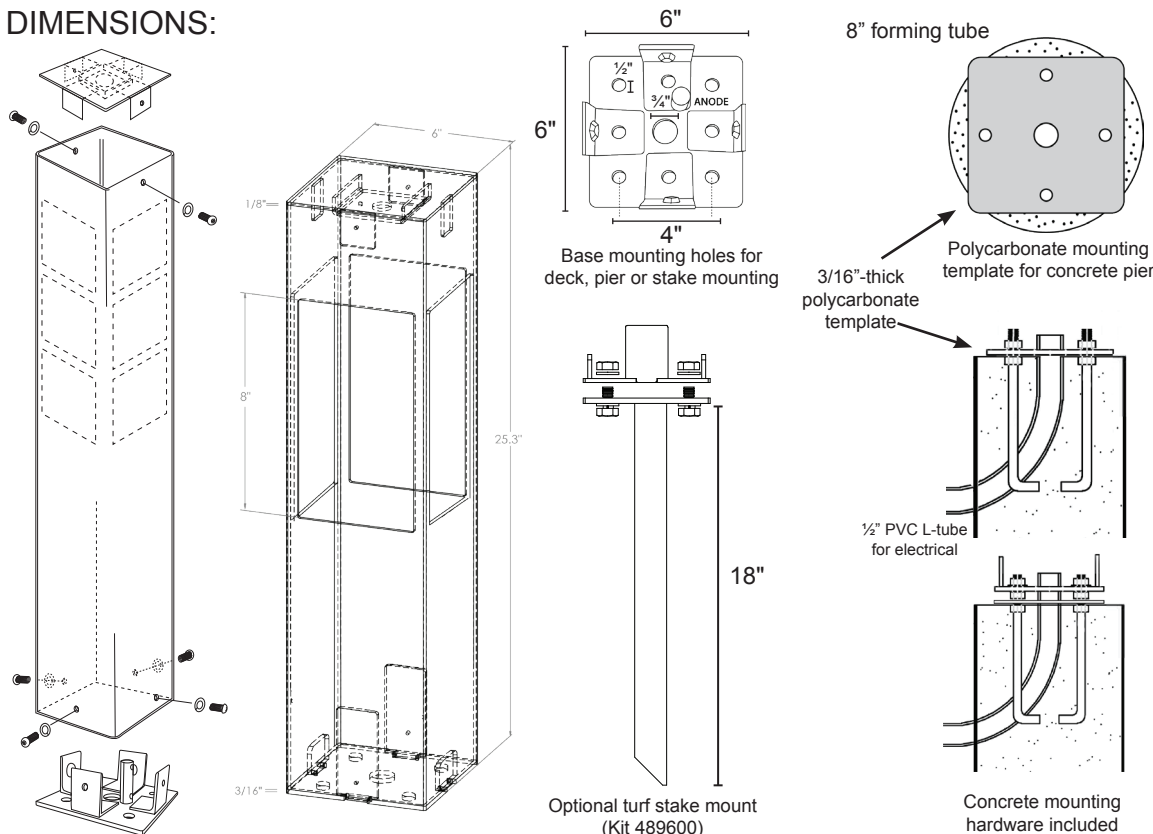

DIMENSIONS:

Cardinal C291-GN20 Patina Texture Semi Gloss	
Cardinal T091-GN57 Verdigris Texture Semi Gloss	
Cardinal T013-RD15 Red Hammer Semi Gloss	
Tiger Drylac 39/40002 Sapphire Hammer	
TCI Powders 9016-8336 Burst Rust	
Tiger Drylac 38/60080 Statuary Bronze	
Tiger Drylac 49/92910 Silver Matte	
Tiger Drylac 39/81420 Jet Black Hammer	
TCI Powders 9030-90922 SD Flat Black	
Powder Buy the Pound SK4331 Fine Textured Black	
Cardinal T012-WH260 White Hammer Semi Gloss	
PPG PCT23104 Vintage Bronze Texture	
Primastic PVB-8109 Jadel/Copper	
Cardinal T064-BL95 Blue Hammer Semi Gloss