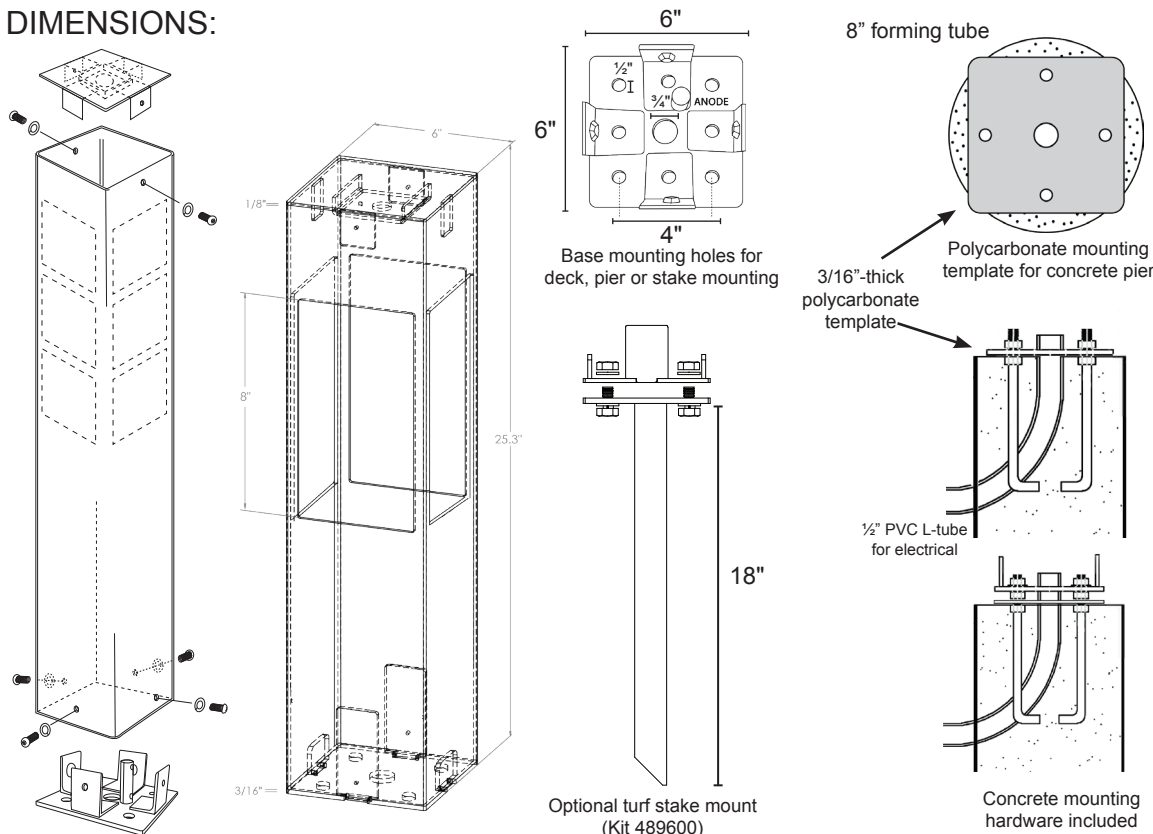

DIMENSIONS:

Cardinal C291-GN20 Patina Texture Semi Gloss	
Cardinal T091-GN57 Verdigris Texture Semi Gloss	
Cardinal T013-RD15 Red Hammer Semi Gloss	
Tiger Drylac 39/40002 Sapphire Hammer	
TCI Powders 9016-8336 Burst Rust	
Tiger Drylac 38/60080 Statuary Bronze	
Tiger Drylac 49/92910 Silver Matte	
Tiger Drylac 39/81420 Jet Black Hammer	
TCI Powders 9030-90922 SD Flat Black	
Powder Buy the Pound SK4331 Fine Textured Black	
Cardinal T012-WH260 White Hammer Semi Gloss	
PPG PCT23104 Vintage Bronze Texture	
Primastic PVB-8109 Jadel/Copper	
Cardinal T064-BL95 Blue Hammer Semi Gloss