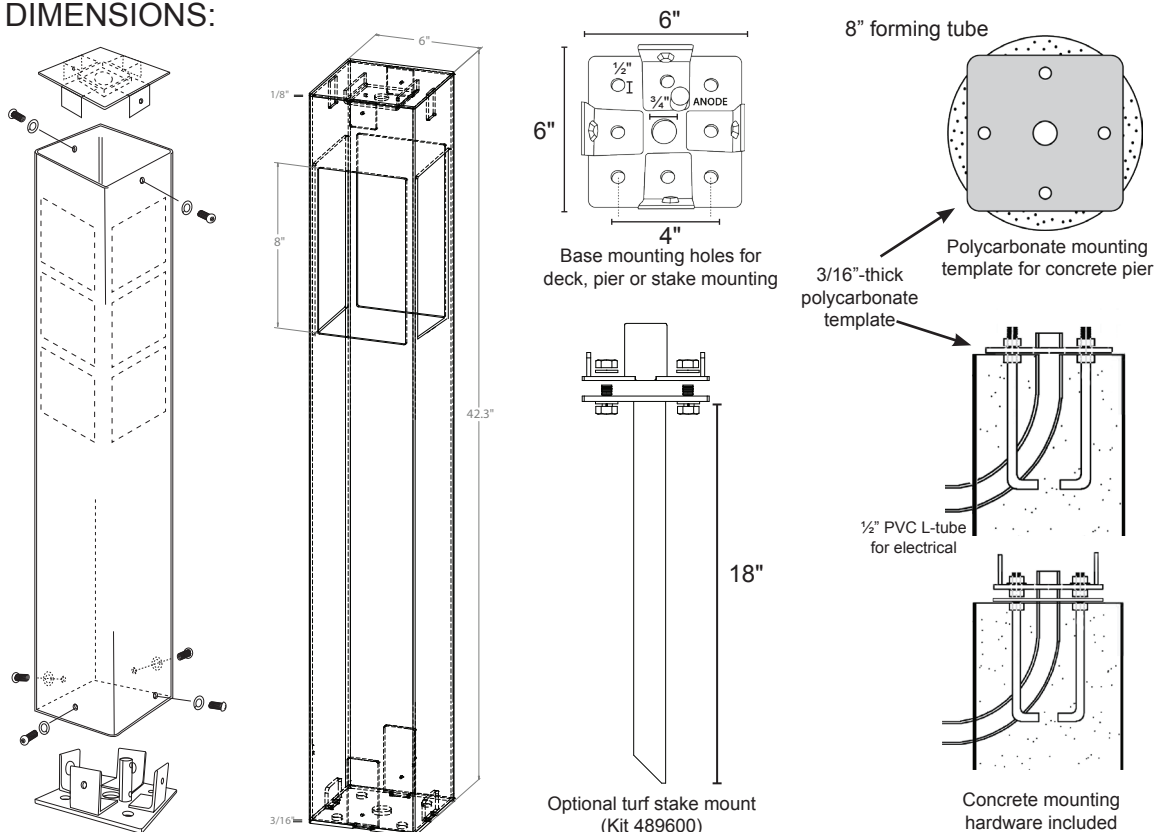

DIMENSIONS:

Cardinal C291-GN20 Patina Texture Semi Gloss	
Cardinal T091-GN57 Verdigris Texture Semi Gloss	
Cardinal T013-RD15 Red Hammer Semi Gloss	
Tiger Drylac 39/4002 Sapphire Hammer	
TCI Powders 9016-8336 Burst Rust	
Tiger Drylac 38/60080 Statuary Bronze	
Tiger Drylac 49/92910 Silver Matte	
Tiger Drylac 39/81420 Jet Black Hammer	
TCI Powders 9030-90922 SD Flat Black	
Powder Buy the Pound SK4331 Fine Textured Black	
Cardinal T012-WH260 White Hammer Semi Gloss	
PPG PCT23104 Vintage Bronze Texture	
Primastic PVB-8109 Jadel/Copper	
Cardinal T064-BL95 Blue Hammer Semi Gloss