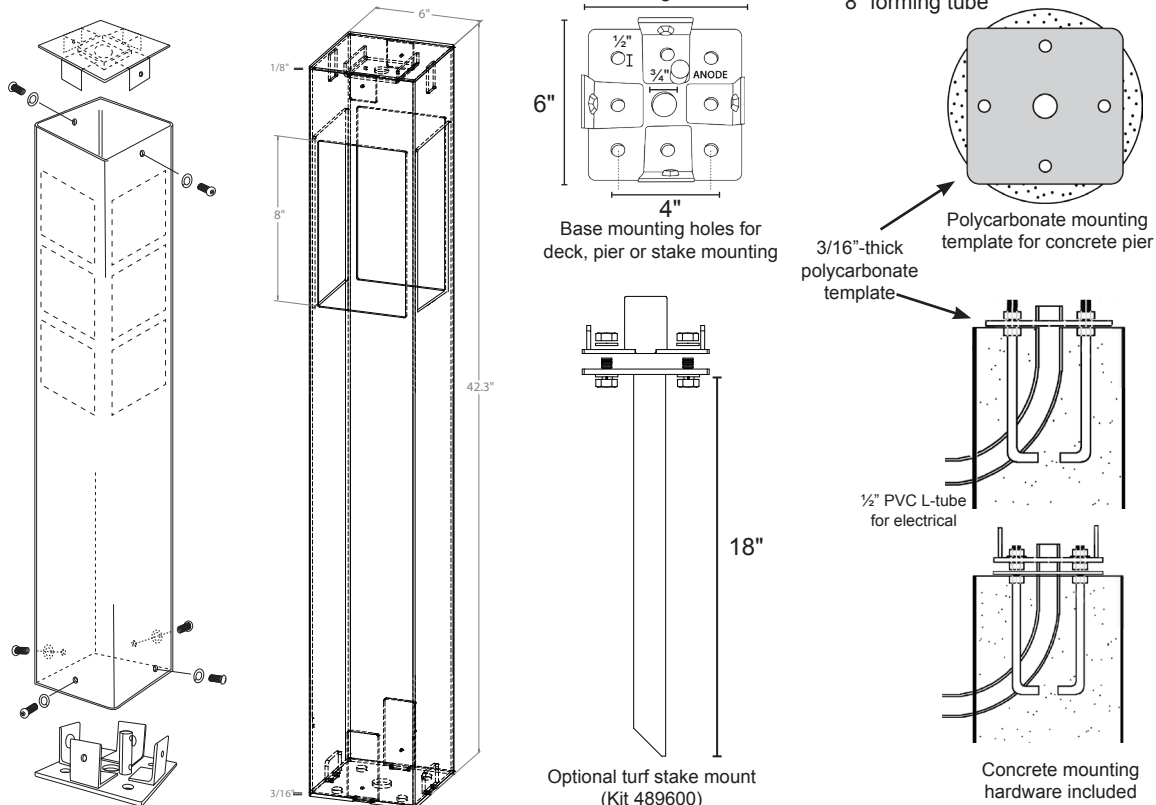

DIMENSIONS:

Cardinal C291-GN20 Patina Texture Semi Gloss	
Cardinal T091-GN57 Verdigris Texture Semi Gloss	
Cardinal T013-RD15 Red Hammer Semi Gloss	
Tiger Drylac 39/4002 Sapphire Hammer	
TCI Powders 9016-8336 Burst Rust	
Tiger Drylac 38/60080 Statuary Bronze	
Tiger Drylac 49/92910 Silver Matte	
Tiger Drylac 39/81420 Jet Black Hammer	
TCI Powders 9030-90922 SD Flat Black	
Powder Buy the Pound SK4331 Fine Textured Black	
Cardinal T012-WH260 White Hammer Semi Gloss	
PPG PCT23104 Vintage Bronze Texture	
Primastic PVB-8109 Jadel/Copper	
Cardinal T064-BL95 Blue Hammer Semi Gloss