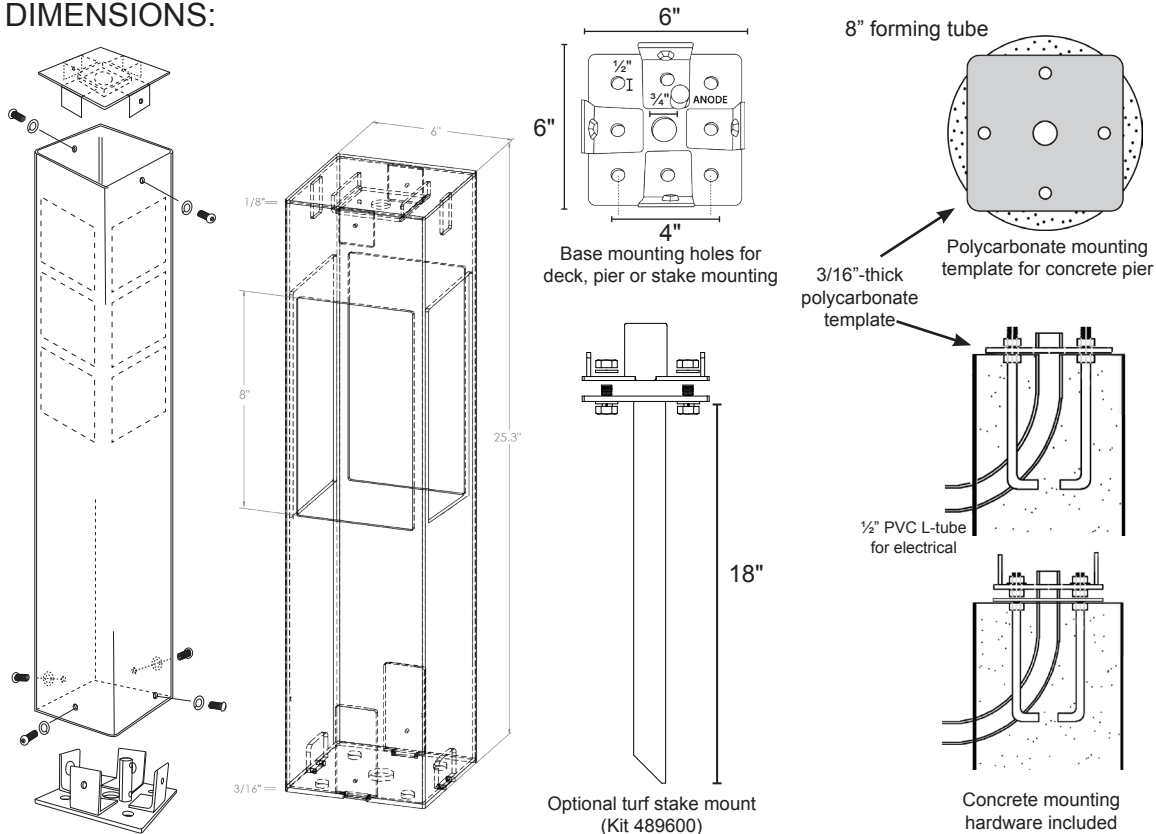

DIMENSIONS:

Cardinal C291-GN20 Patina Texture Semi Gloss	
Cardinal T091-GN57 Verdigris Texture Semi Gloss	
Cardinal T013-RD15 Red Hammer Semi Gloss	
Tiger Drylac 39/40002 Sapphire Hammer	
TCI Powders 9016-8336 Burst Rust	
Tiger Drylac 38/60080 Statuary Bronze	
Tiger Drylac 49/92910 Silver Matte	
Tiger Drylac 39/81420 Jet Black Hammer	
TCI Powders 9030-90922 SD Flat Black	
Powder Buy the Pound SK4331 Fine Textured Black	
Cardinal T012-WH260 White Hammer Semi Gloss	
PPG PCT23104 Vintage Bronze Texture	
Primastic PVB-8109 Jadel/Copper	
Cardinal T064-BL95 Blue Hammer Semi Gloss