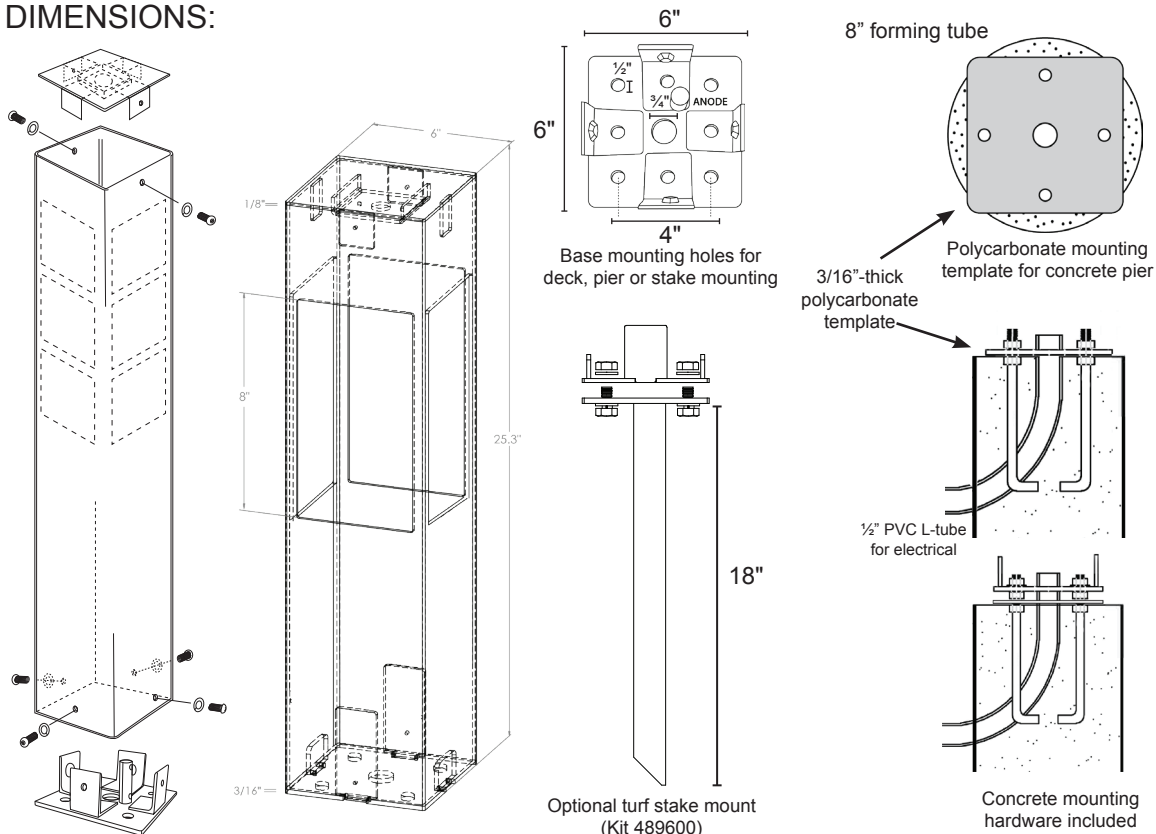

DIMENSIONS:

Cardinal C291-GN20 Patina Texture Semi Gloss	
Cardinal T091-GN57 Verdigris Texture Semi Gloss	
Cardinal T013-RD15 Red Hammer Semi Gloss	
Tiger Drylac 39/40002 Sapphire Hammer	
TCI Powders 9016-8336 Burst Rust	
Tiger Drylac 38/60080 Statuary Bronze	
Tiger Drylac 49/92910 Silver Matte	
Tiger Drylac 39/81420 Jet Black Hammer	
TCI Powders 9030-90922 SD Flat Black	
Powder Buy the Pound SK4331 Fine Textured Black	
Cardinal T012-WH260 White Hammer Semi Gloss	
PPG PCT23104 Vintage Bronze Texture	
Primastic PVB-8109 Jadel/Copper	
Cardinal T064-BL95 Blue Hammer Semi Gloss