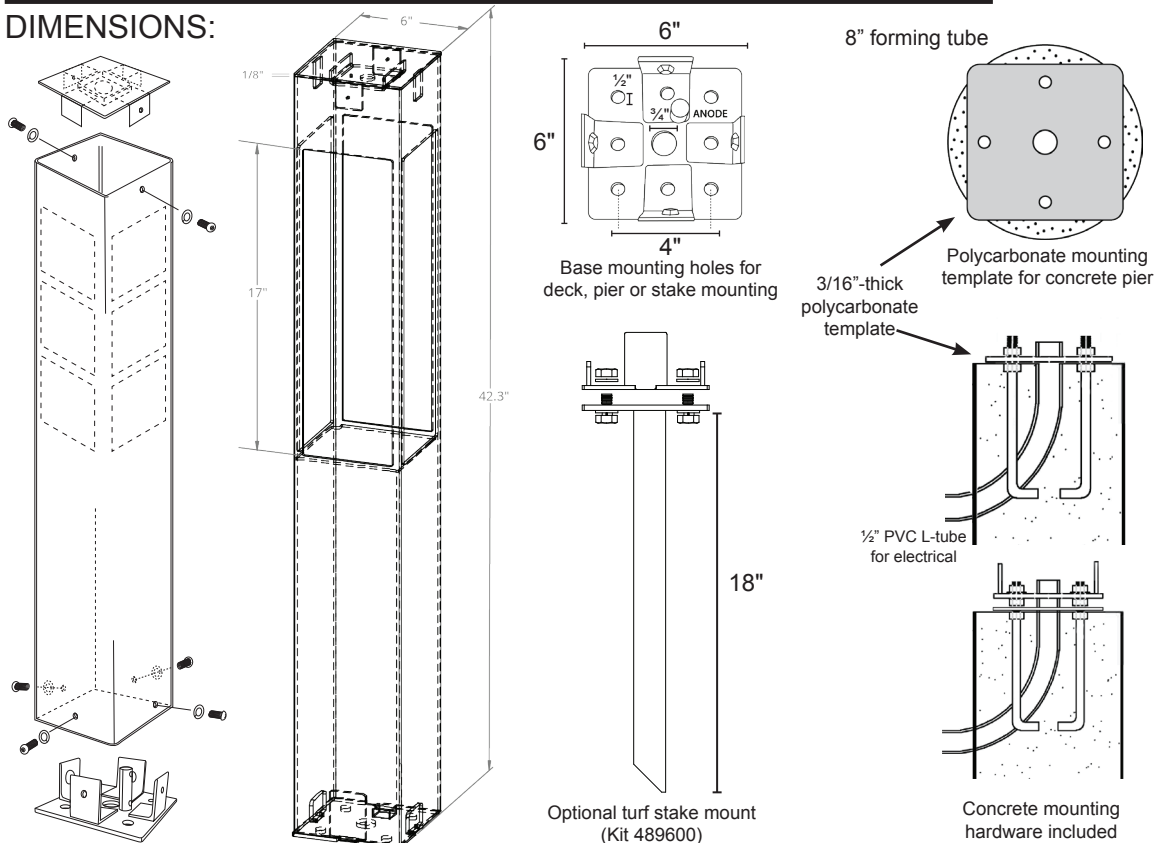

DIMENSIONS:

Cardinal C291-GN20 Patina Texture Semi Gloss	
Cardinal T091-GN57 Verdigris Texture Semi Gloss	
Cardinal T013-RD15 Red Hammer Semi Gloss	
Tiger Drylac 39/40002 Sapphire Hammer	
TCI Powders 9016-8336 Burst Rust	
Tiger Drylac 38/60080 Statuary Bronze	
Tiger Drylac 49/92910 Silver Matte	
Tiger Drylac 39/81420 Jet Black Hammer	
TCI Powders 9030-90922 SD Flat Black	
Powder Buy the Pound SK4331 Fine Textured Black	
Cardinal T012-WH260 White Hammer Semi Gloss	
PPG PCT23104 Vintage Bronze Texture	
Primastic PVB-8109 Jade/Copper	
Cardinal T064-BL95 Blue Hammer Semi Gloss