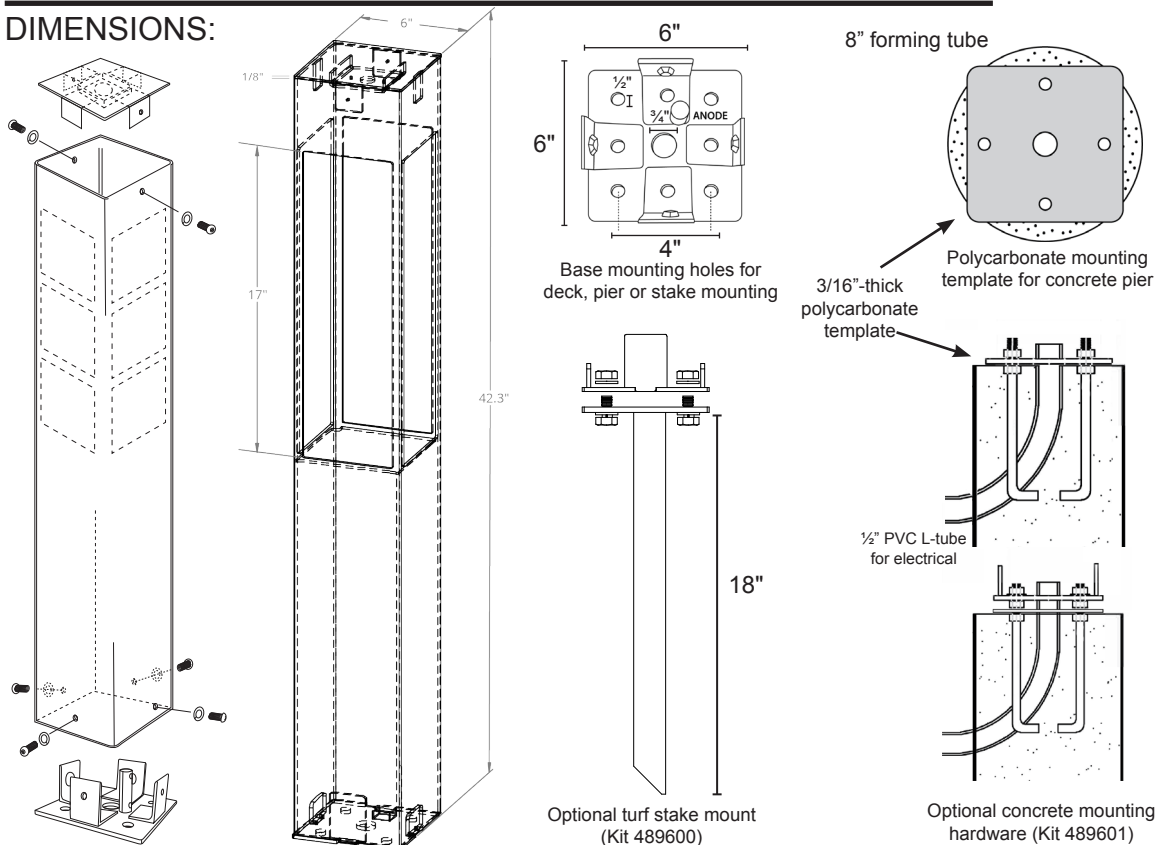

Type:

Model:

SWIRLS 42" 12V LED Silhouette Bollard

ORDERING CODE:
489526

SPECIFICATIONS

SIZE:
6" X 6" X 42"

HOUSING:
Architectural-grade (6063-T6) 1/8" aluminum. 3/16"-thick aluminum base plate.

STANDARD POWDER COAT COLORS:
PPG PCT23104 Vintage Bronze Texture is standard for the Swirls. Available in additional colors per the chart below. Other custom colors are also available.

SOCKET AND LAMP:
12V 2W 100° 2700K MR8 Dauer LED replaceable lamp (486801) included. Will also accept PAR36 12V LED lamps.

ZINC ANODE:
3/8-16 NPT replacement zinc anode (502021) included.

MOUNTING OPTIONS:
Standard: Mounts to decking with included deck mount.
Kit 489600: 18-inch turf mounting stake option with marine-grade stainless bolts, washers, nuts.
Kit 489601: Poured concrete kit. Galvanized anchor hardware (four 1/2" X 8" bent anchor bolts, with 12 nuts, 4 washers, polycarbonate bolt-pattern template/insulator, and PVC electrical sweep).

OTHER OPTIONS:
Available in unpainted 3/8" steel with stainless-steel base. Four-sided design is standard, but can be ordered with black-out on 1, 2, or 3 sides. Any custom color is available. Custom designs and logos available. Interior kit available.

WIRING:
Prewired with 5-foot 18/2 lead.

WARRANTY:
Lifetime on fixture. Ten-year warranty on powdercoating. Five-year warranty on replaceable LED lamp.

DIMENSIONS:

From Dauer's Silhouette Collection, the Swirls 6x6x42 bollard is crafted in America from architectural-grade aluminum for lifelong service. Anchors securely and easily to decks, poured concrete, or on a turf stake. Numerous powder-coated colors available. Dark sky compliant. Available in 25-inch and 42-inch versions.

Shown in Vintage Bronze.

Cardinal C291-GN20 Patina Texture Semi Gloss	
Cardinal T091-GN57 Verdigris Texture Semi Gloss	
Cardinal T013-RD15 Red Hammer Semi Gloss	
Tiger Drylac 39/40002 Sapphire Hammer	
TCI Powders 9016-8336 Burst Rust	
Tiger Drylac 38/60080 Statuary Bronze	
Tiger Drylac 49/92910 Silver Matte	
Tiger Drylac 39/81420 Jet Black Hammer	
TCI Powders 9030-90922 SD Flat Black	
Powder Buy the Pound SK4331 Fine Textured Black	
Cardinal T012-WH260 White Hammer Semi Gloss	
PPG PCT23104 Vintage Bronze Texture	
Primastic PVB-8109 Jadel/Copper	
Cardinal T064-BL95 Blue Hammer Semi Gloss