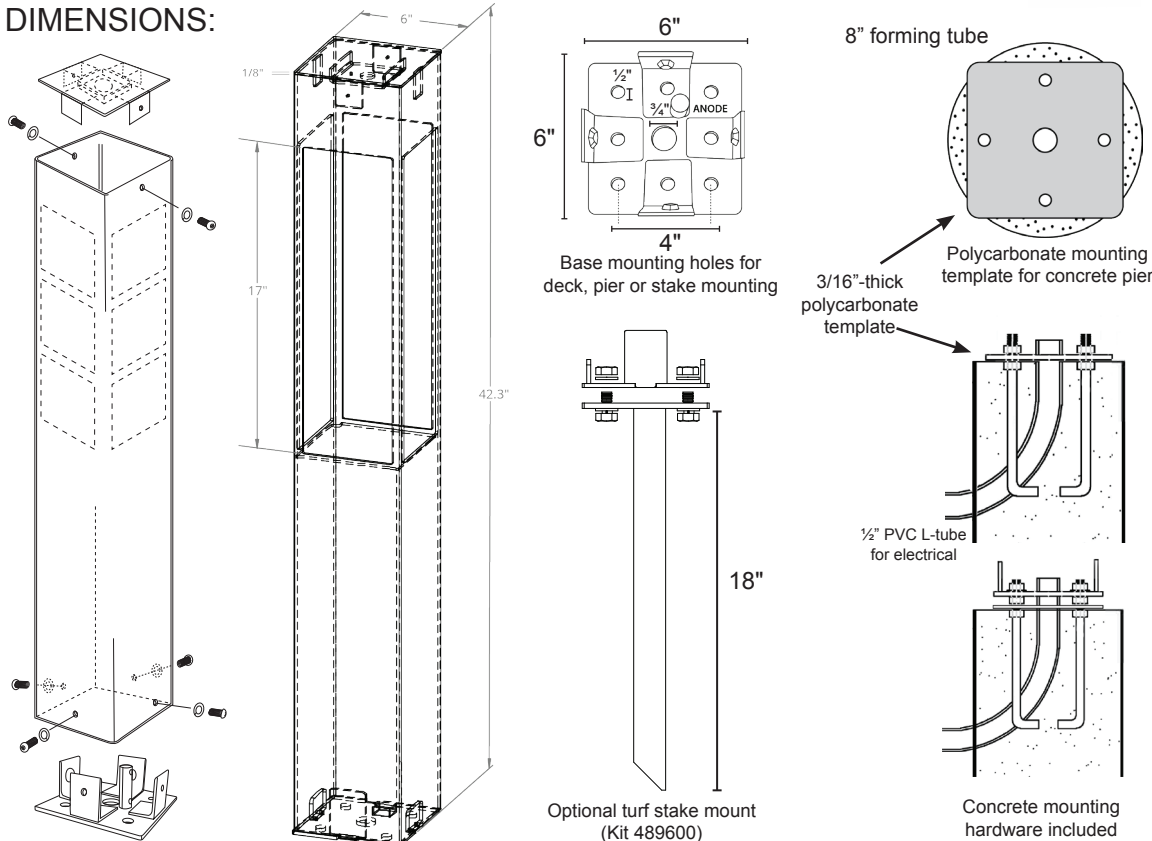

ORDERING CODE:
489530

SPECIFICATIONS

SIZE:
6" X 6" X 42"

HOUSING:
Architectural-grade (6063-T6) 1/8" aluminum. 3/16"-thick aluminum base plate.

STANDARD POWDER COAT COLORS:
PPG PCT23104 Vintage Bronze Texture is standard for the D-Vine. Available in additional colors per the chart below. Other custom colors are also available.

SOCKET AND LAMP:
12V 7W 120° 2700K MR16 Dauer LED replaceable lamp (486715) included.

ZINC ANODE:
3/8-16 NPT replacement zinc anode (502021) included.

MOUNTING OPTIONS:
Deck Mounting and Concrete Mounting hardware included.
Stake mount option can be ordered separately (489605).

OTHER OPTIONS:
Available in unpainted 3/8" steel with stainless-steel base. Four-sided design is standard, but can be ordered with black-out on 1, 2, or 3 sides. Any custom color is available. Custom designs and logos available. Interior kit available.

WIRING:
Pre-wired with 5-foot 18/2 lead.

WARRANTY:
Lifetime on fixture. Ten-year warranty on powder coating. Five-year warranty on replaceable LED lamp.

From Dauer's Silhouette Collection, D-Vine 6x6x42 bollard is crafted in America from architectural-grade aluminum for lifelong service. Anchors securely and easily to decks, poured concrete, or on a turf stake. Numerous powder-coated colors available. Dark sky compliant. Available in 25-inch and 42-inch versions.

Shown in Vintage Bronze.

DIMENSIONS:

Cardinal C291-GN20 Patina Texture Semi Gloss	
Cardinal T091-GN57 Verdigris Texture Semi Gloss	
Cardinal T013-RD15 Red Hammer Semi Gloss	
Tiger Drylac 39/4002 Sapphire Hammer	
TCI Powders 9016-8336 Burst Rust	
Tiger Drylac 38/60080 Statuary Bronze	
Tiger Drylac 49/92910 Silver Matte	
Tiger Drylac 39/81420 Jet Black Hammer	
TCI Powders 9030-90922 SD Flat Black	
Powder Buy the Pound SK4331 Fine Textured Black	
Cardinal T012-WH260 White Hammer Semi Gloss	
PPG PCT23104 Vintage Bronze Texture	
Primastic PVB-8109 Jade/Copper	
Cardinal T064-BL95 Blue Hammer Semi Gloss