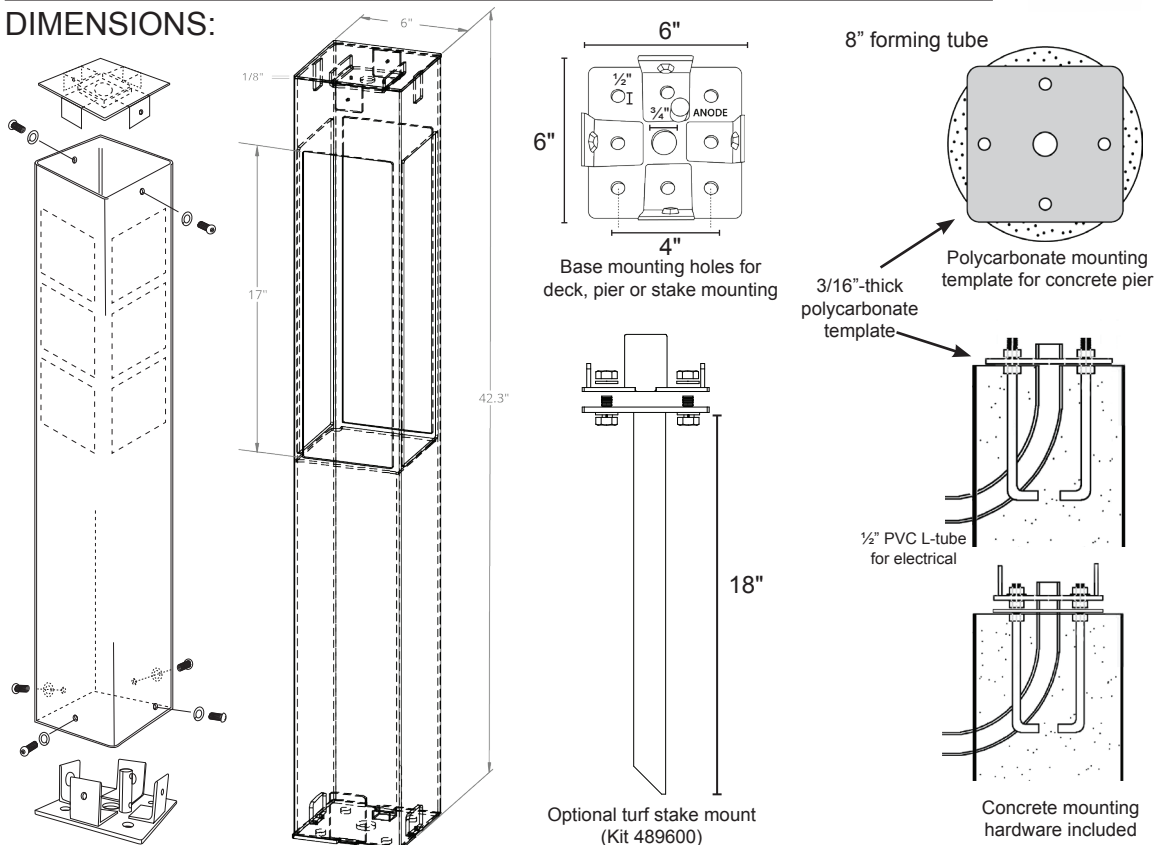

DIMENSIONS:

Cardinal C291-GN20 Patina Texture Semi Gloss	
Cardinal T091-GN57 Verdigris Texture Semi Gloss	
Cardinal T013-RD15 Red Hammer Semi Gloss	
Tiger Drylac 39/4002 Sapphire Hammer	
TCI Powders 9016-8336 Burst Rust	
Tiger Drylac 38/60080 Statuary Bronze	
Tiger Drylac 49/92910 Silver Matte	
Tiger Drylac 39/81420 Jet Black Hammer	
TCI Powders 9030-90922 SD Flat Black	
Powder Buy the Pound SK4331 Fine Textured Black	
Cardinal T012-WH260 White Hammer Semi Gloss	
PPG PCT23104 Vintage Bronze Texture	
Primastic PVB-8109 Jade/Copper	
Cardinal T064-BL95 Blue Hammer Semi Gloss