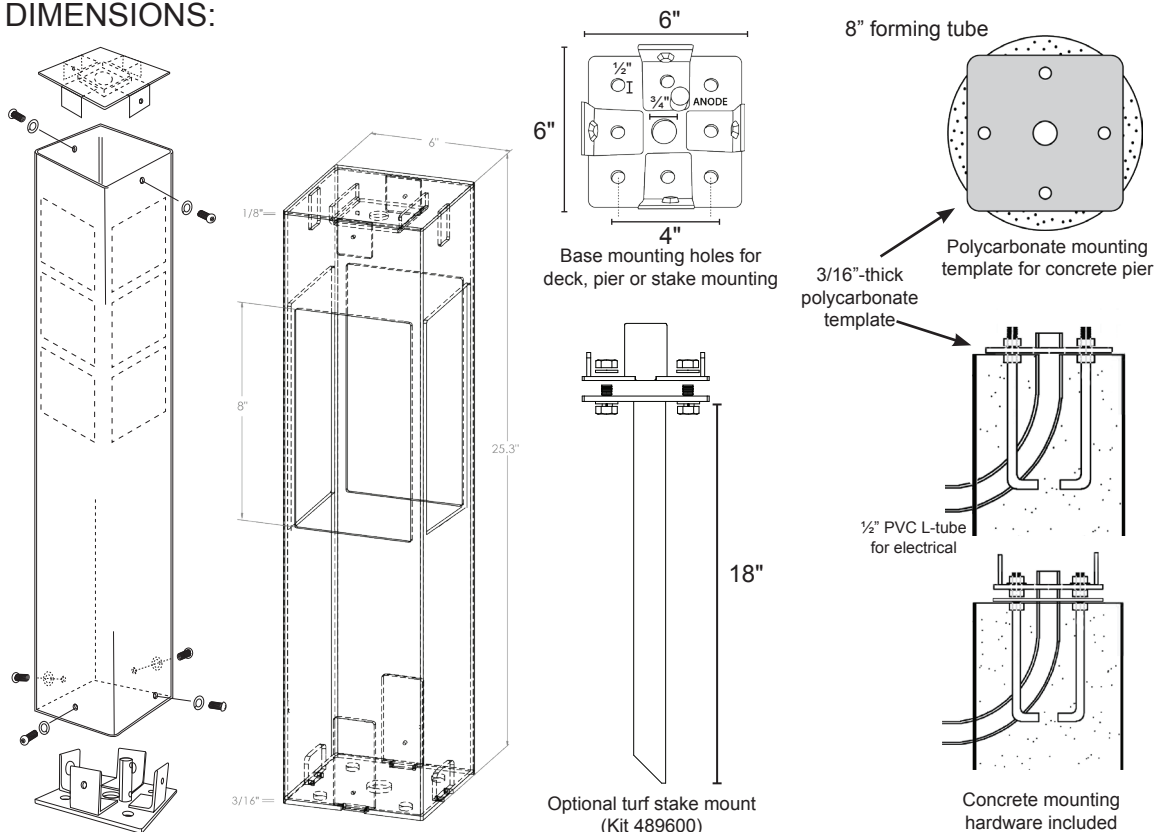

DIMENSIONS:

Cardinal C291-GN20 Patina Texture Semi Gloss	
Cardinal T091-GN57 Verdigris Texture Semi Gloss	
Cardinal T013-RD15 Red Hammer Semi Gloss	
Tiger Drylac 39/40002 Sapphire Hammer	
TCI Powders 9016-8336 Burst Rust	
Tiger Drylac 38/60080 Statuary Bronze	
Tiger Drylac 49/92910 Silver Matte	
Tiger Drylac 39/81420 Jet Black Hammer	
TCI Powders 9030-90922 SD Flat Black	
Powder Buy the Pound SK4331 Fine Textured Black	
Cardinal T012-WH260 White Hammer Semi Gloss	
PPG PCT23104 Vintage Bronze Texture	
Primastic PVB-8109 Jadel/Copper	
Cardinal T064-BL95 Blue Hammer Semi Gloss