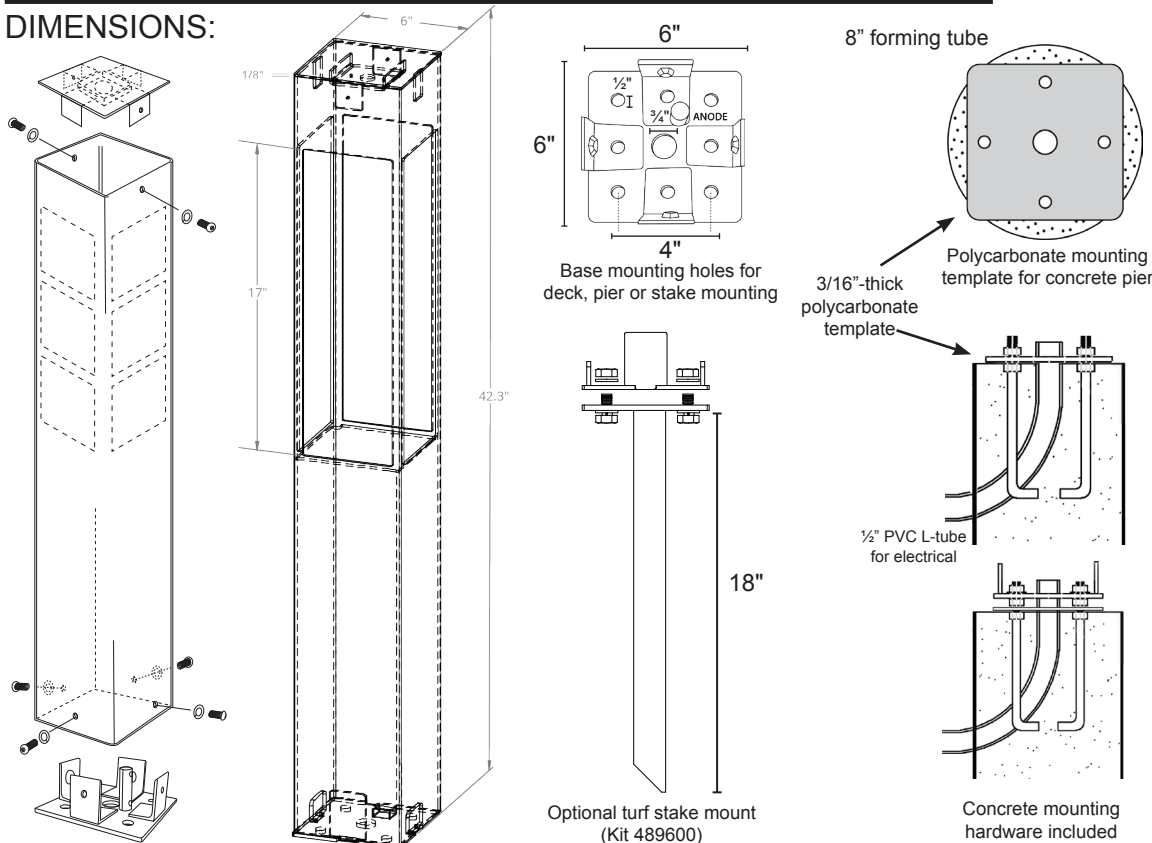

DIMENSIONS:

Cardinal C291-GN20 Patina Texture Semi Gloss	
Cardinal T091-GN57 Verdigris Texture Semi Gloss	
Cardinal T013-RD15 Red Hammer Semi Gloss	
Tiger Drylac 39/40002 Sapphire Hammer	
TCI Powders 9016-8336 Burst Rust	
Tiger Drylac 38/60080 Statuary Bronze	
Tiger Drylac 49/92910 Silver Matte	
Tiger Drylac 39/81420 Jet Black Hammer	
TCI Powders 9030-90922 SD Flat Black	
Powder Buy the Pound SK4331 Fine Textured Black	
Cardinal T012-WH260 White Hammer Semi Gloss	
PPG PCT23104 Vintage Bronze Texture	
Primastic PVB-8109 Jadel/Copper	
Cardinal T064-BL95 Blue Hammer Semi Gloss