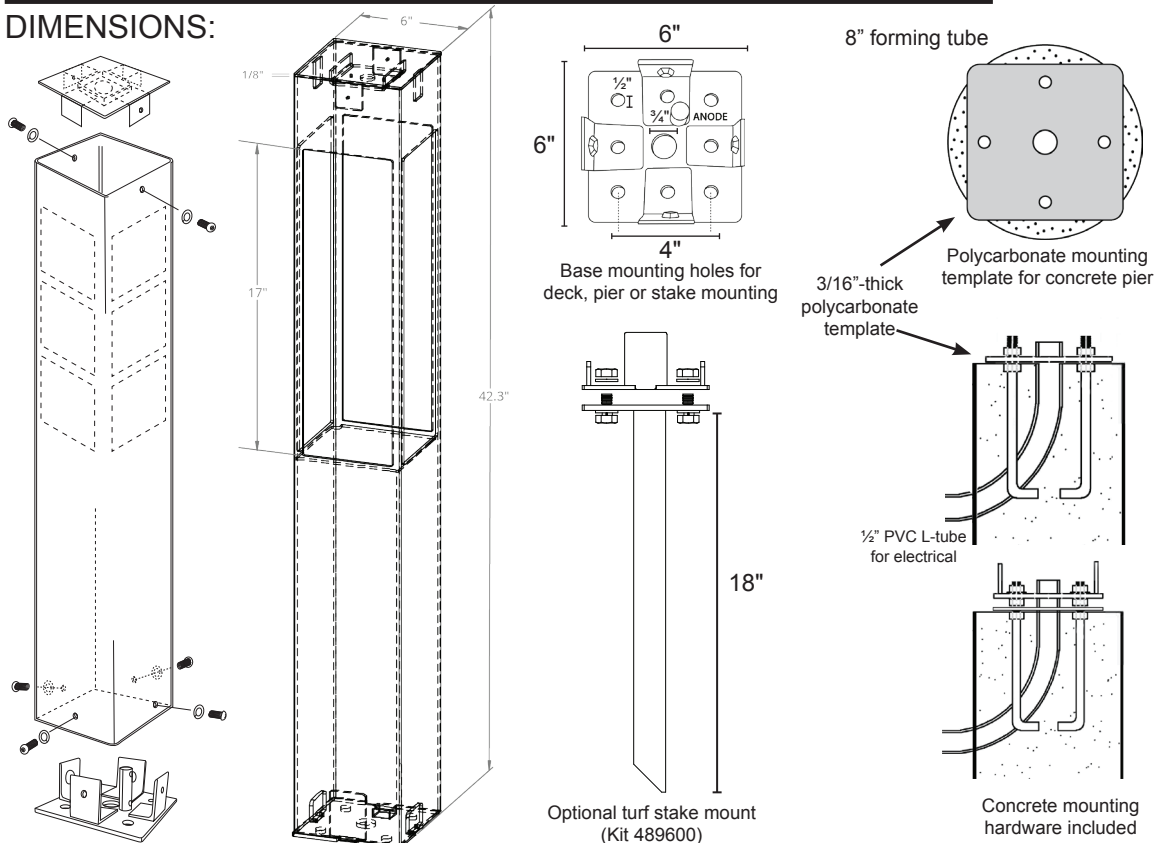

DIMENSIONS:

Cardinal C291-GN20 Patina Texture Semi Gloss	
Cardinal T091-GN57 Verdigris Texture Semi Gloss	
Cardinal T013-RD15 Red Hammer Semi Gloss	
Tiger Drylac 39/40002 Sapphire Hammer	
TCI Powders 9016-8336 Burst Rust	
Tiger Drylac 38/60080 Statuary Bronze	
Tiger Drylac 49/92910 Silver Matte	
Tiger Drylac 39/81420 Jet Black Hammer	
TCI Powders 9030-90922 SD Flat Black	
Powder Buy the Pound SK4331 Fine Textured Black	
Cardinal T012-WH260 White Hammer Semi Gloss	
PPG PCT23104 Vintage Bronze Texture	
Primastic PVB-8109 Jade/Copper	
Cardinal T064-BL95 Blue Hammer Semi Gloss