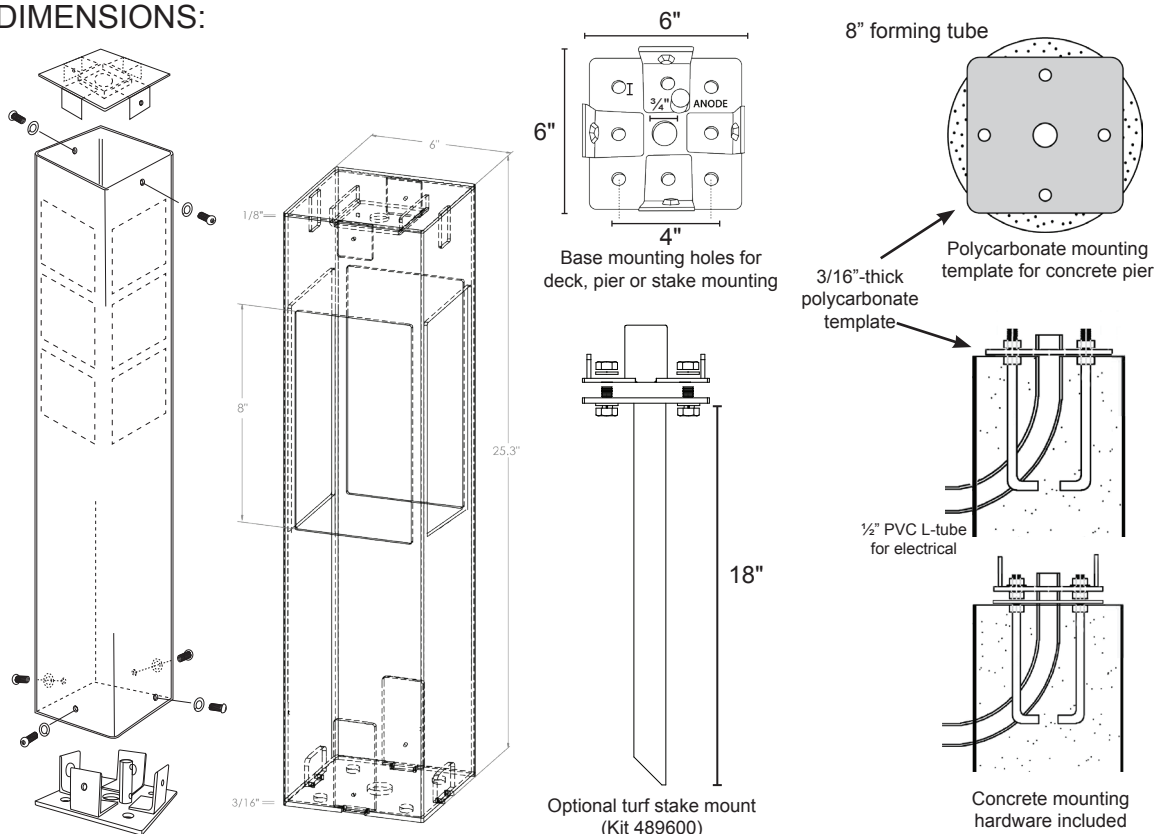

DIMENSIONS:

Cardinal C291-GN20 Patina Texture Semi Gloss	
Cardinal T091-GN57 Verdigris Texture Semi Gloss	
Cardinal T013-RD15 Red Hammer Semi Gloss	
Tiger Drylac 39/40002 Sapphire Hammer	
TCI Powders 9016-8336 Burst Rust	
Tiger Drylac 38/60080 Statuary Bronze	
Tiger Drylac 49/92910 Silver Matte	
Tiger Drylac 39/81420 Jet Black Hammer	
TCI Powders 9030-90922 SD Flat Black	
Powder Buy the Pound SK4331 Fine Textured Black	
Cardinal T012-WH260 White Hammer Semi Gloss	
PPG PCT23104 Vintage Bronze Texture	
Primastic PVB-8109 Jade/Copper	
Cardinal T064-BL95 Blue Hammer Semi Gloss