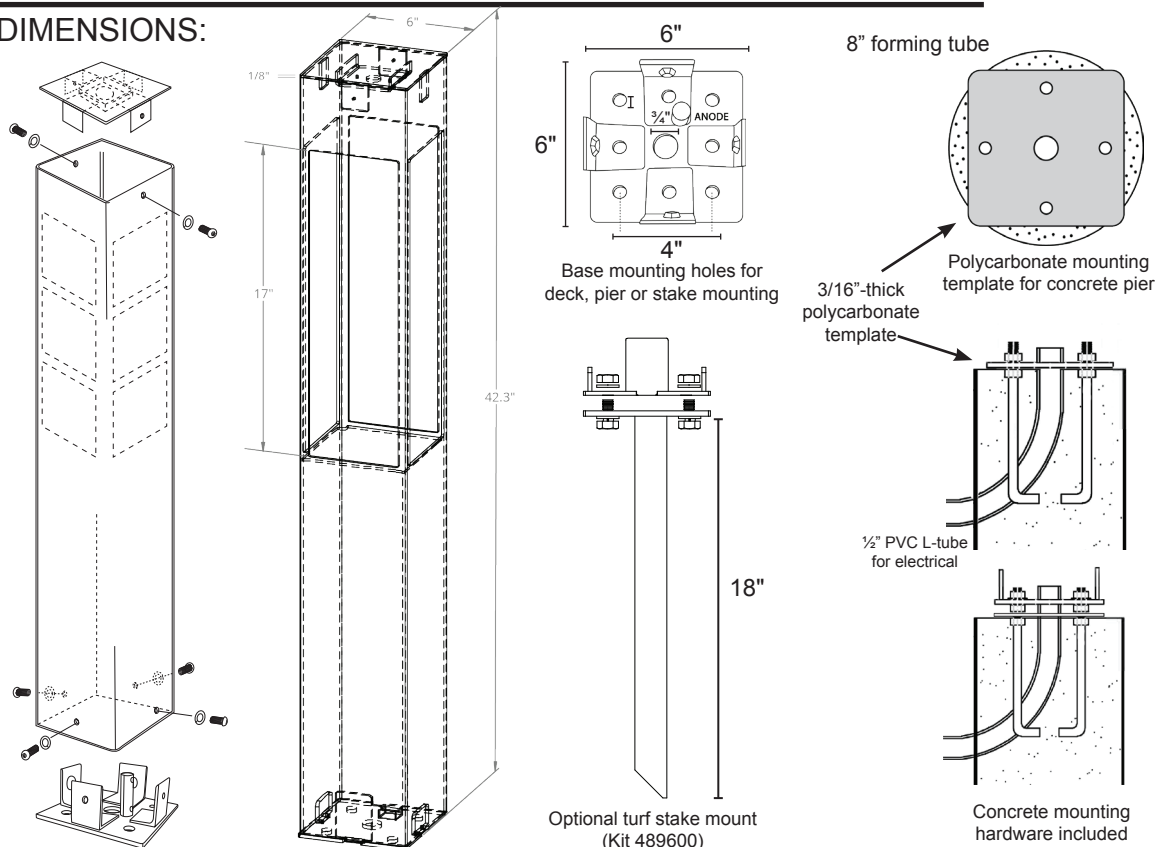

DIMENSIONS:

Cardinal C291-GN20 Patina Texture Semi Gloss	
Cardinal T091-GN57 Verdigris Texture Semi Gloss	
Cardinal T013-RD15 Red Hammer Semi Gloss	
Tiger Drylac 39/40002 Sapphire Hammer	
TCI Powders 9016-8336 Burst Rust	
Tiger Drylac 38/60080 Statuary Bronze	
Tiger Drylac 49/92910 Silver Matte	
Tiger Drylac 39/81420 Jet Black Hammer	
TCI Powders 9030-90922 SD Flat Black	
Powder Buy the Pound SK4331 Fine Textured Black	
Cardinal T012-WH260 White Hammer Semi Gloss	
PPG PCT23104 Vintage Bronze Texture	
Primastic PVB-8109 Jade/Copper	
Cardinal T064-BL95 Blue Hammer Semi Gloss