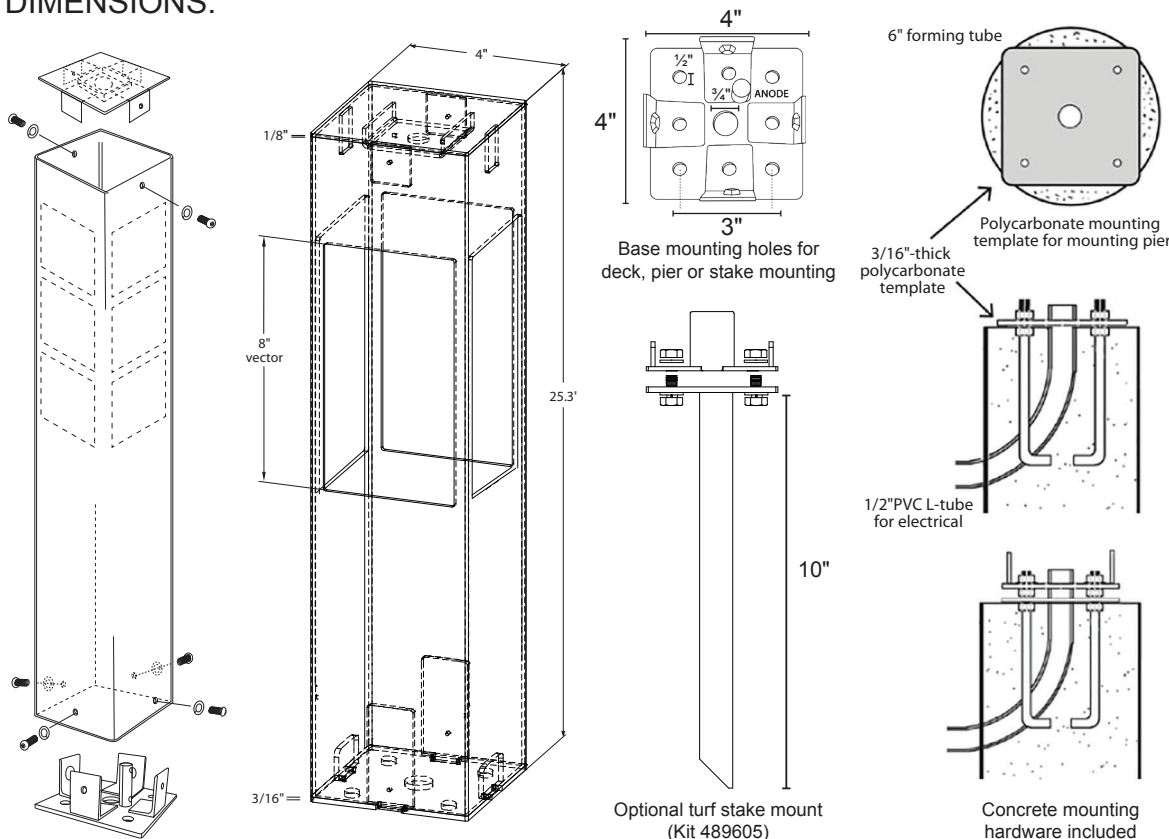

DIMENSIONS:

Cardinal C291-GN20 Patina Texture Semi Gloss	
Cardinal T091-GN57 Verdigris Texture Semi Gloss	
Cardinal T013-RD15 Red Hammer Semi Gloss	
Tiger Drylac 39/4002 Sapphire Hammer	
TCI Powders 9016-8336 Burst Rust	
Tiger Drylac 38/60080 Statuary Bronze	
Tiger Drylac 49/92910 Silver Matte	
Tiger Drylac 39/81420 Jet Black Hammer	
TCI Powders 9030-90922 SD Flat Black	
Powder Buy the Pound SK4331 Fine Textured Black	
Cardinal T012-WH260 White Hammer Semi Gloss	
PPG PCT23104 Vintage Bronze Texture	
Primastic PVB-8109 Jadel/Copper	
Cardinal T064-BL95 Blue Hammer Semi Gloss