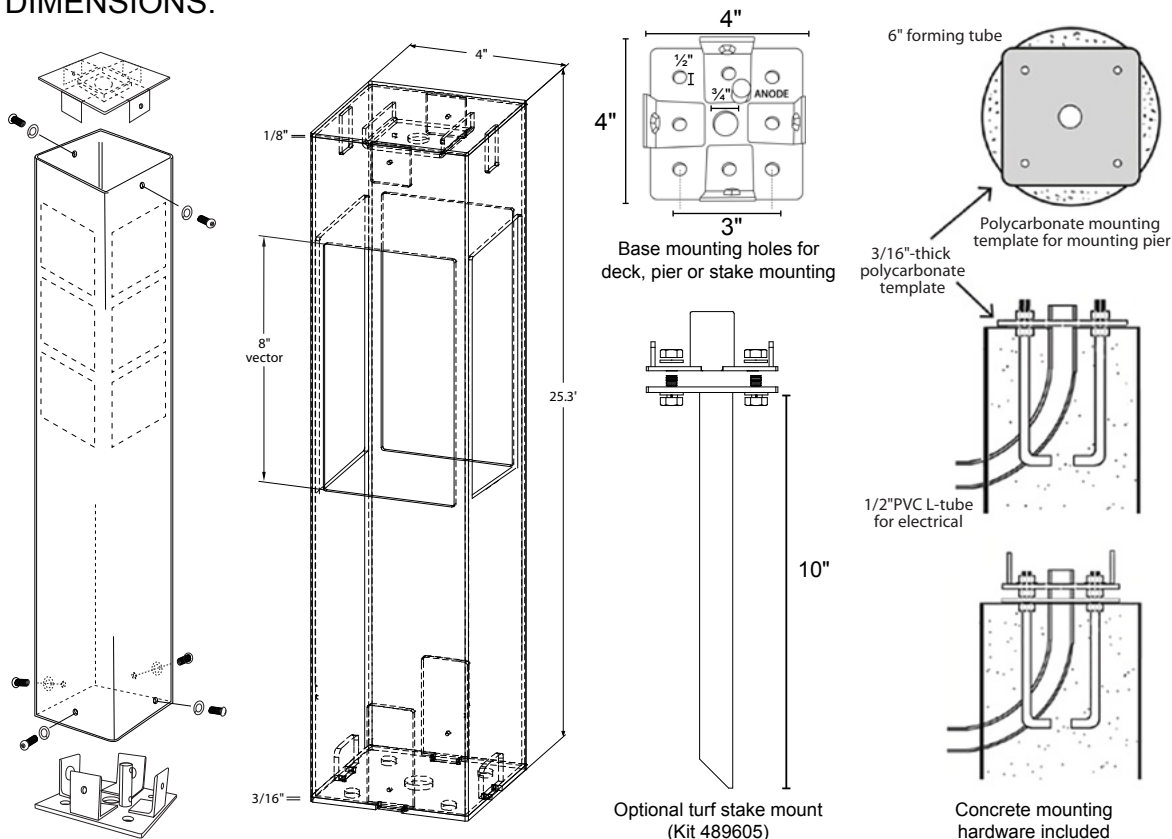

DIMENSIONS:

Cardinal C291-GN20 Patina Texture Semi Gloss	
Cardinal T091-GN57 Verdigris Texture Semi Gloss	
Cardinal T013-RD15 Red Hammer Semi Gloss	
Tiger Drylac 39/4002 Sapphire Hammer	
TCI Powders 9016-8336 Burst Rust	
Tiger Drylac 38/60080 Statuary Bronze	
Tiger Drylac 49/92910 Silver Matte	
Tiger Drylac 39/81420 Jet Black Hammer	
TCI Powders 9030-90922 SD Flat Black	
Powder Buy the Pound SK4331 Fine Textured Black	
Cardinal T012-WH260 White Hammer Semi Gloss	
PPG PCT23104 Vintage Bronze Texture	
Primastic PVB-8109 Jadel/Copper	
Cardinal T064-BL95 Blue Hammer Semi Gloss