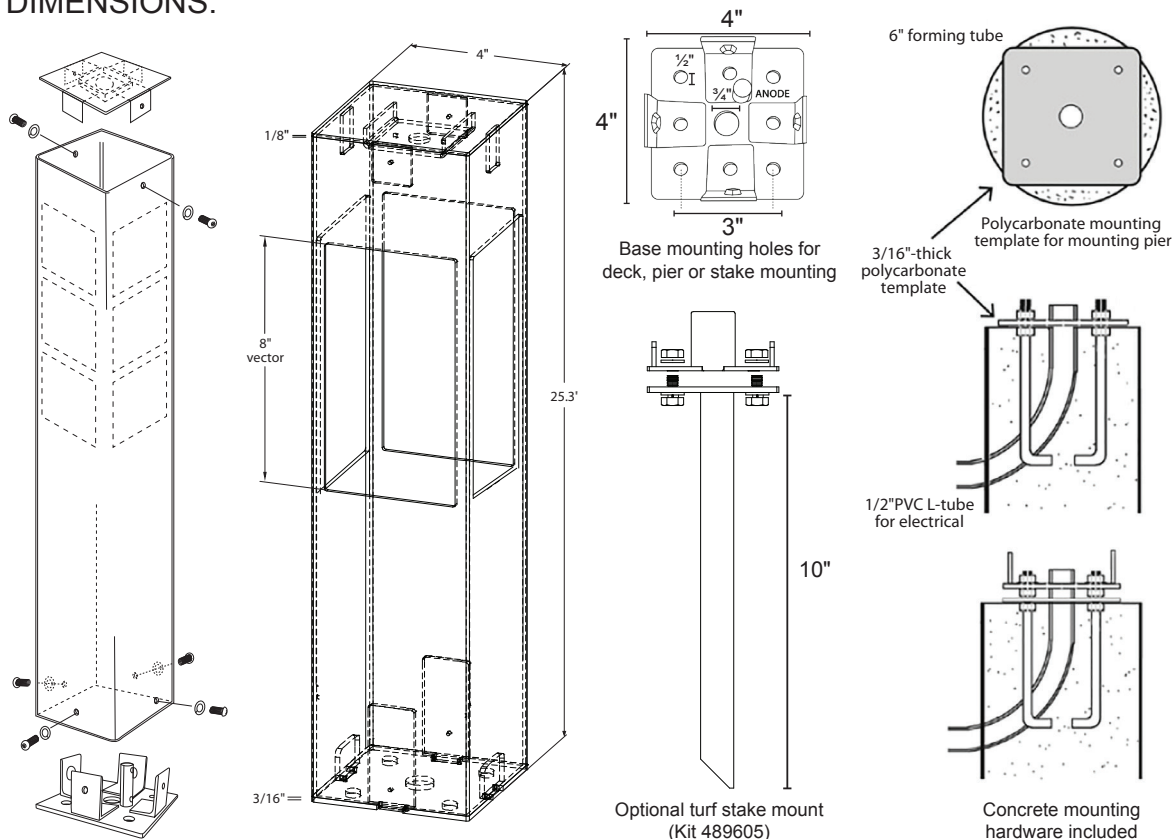

DIMENSIONS:

Cardinal C291-GN20 Patina Texture Semi Gloss	
Cardinal T091-GN57 Verdigris Texture Semi Gloss	
Cardinal T013-RD15 Red Hammer Semi Gloss	
Tiger Drylac 39/4002 Sapphire Hammer	
TCI Powders 9016-8336 Burst Rust	
Tiger Drylac 38/60080 Statuary Bronze	
Tiger Drylac 49/92910 Silver Matte	
Tiger Drylac 39/81420 Jet Black Hammer	
TCI Powders 9030-90922 SD Flat Black	
Powder Buy the Pound SK4331 Fine Textured Black	
Cardinal T012-WH260 White Hammer Semi Gloss	
PPG PCT23104 Vintage Bronze Texture	
Primastic PVB-8109 Jade/Copper	
Cardinal T064-BL95 Blue Hammer Semi Gloss