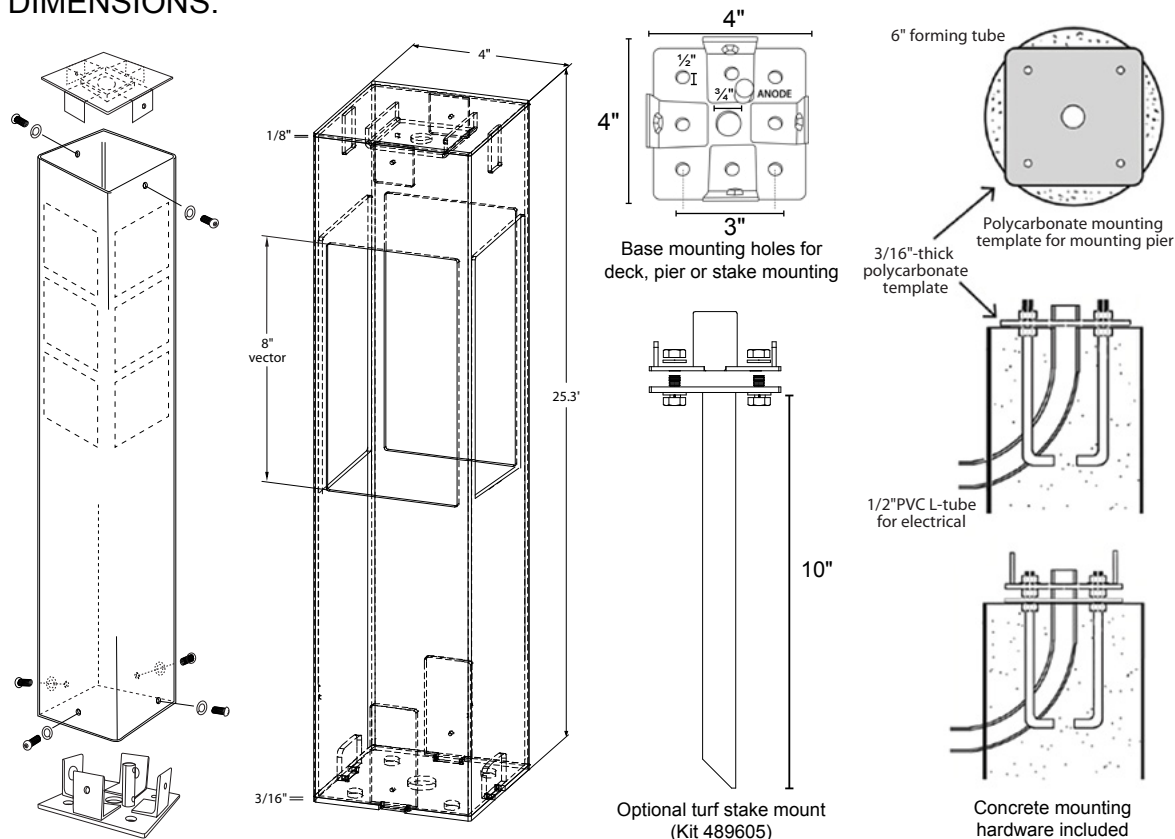

DIMENSIONS:

Cardinal C291-GN20 Patina Texture Semi Gloss	
Cardinal T091-GN57 Verdigris Texture Semi Gloss	
Cardinal T013-RD15 Red Hammer Semi Gloss	
Tiger Drylac 39/4002 Sapphire Hammer	
TCI Powders 9016-8336 Burst Rust	
Tiger Drylac 38/60080 Statuary Bronze	
Tiger Drylac 49/92910 Silver Matte	
Tiger Drylac 39/81420 Jet Black Hammer	
TCI Powders 9030-90922 SD Flat Black	
Powder Buy the Pound SK4331 Fine Textured Black	
Cardinal T012-WH260 White Hammer Semi Gloss	
PPG PCT23104 Vintage Bronze Texture	
Primastic PVB-8109 Jadel/Copper	
Cardinal T064-BL95 Blue Hammer Semi Gloss