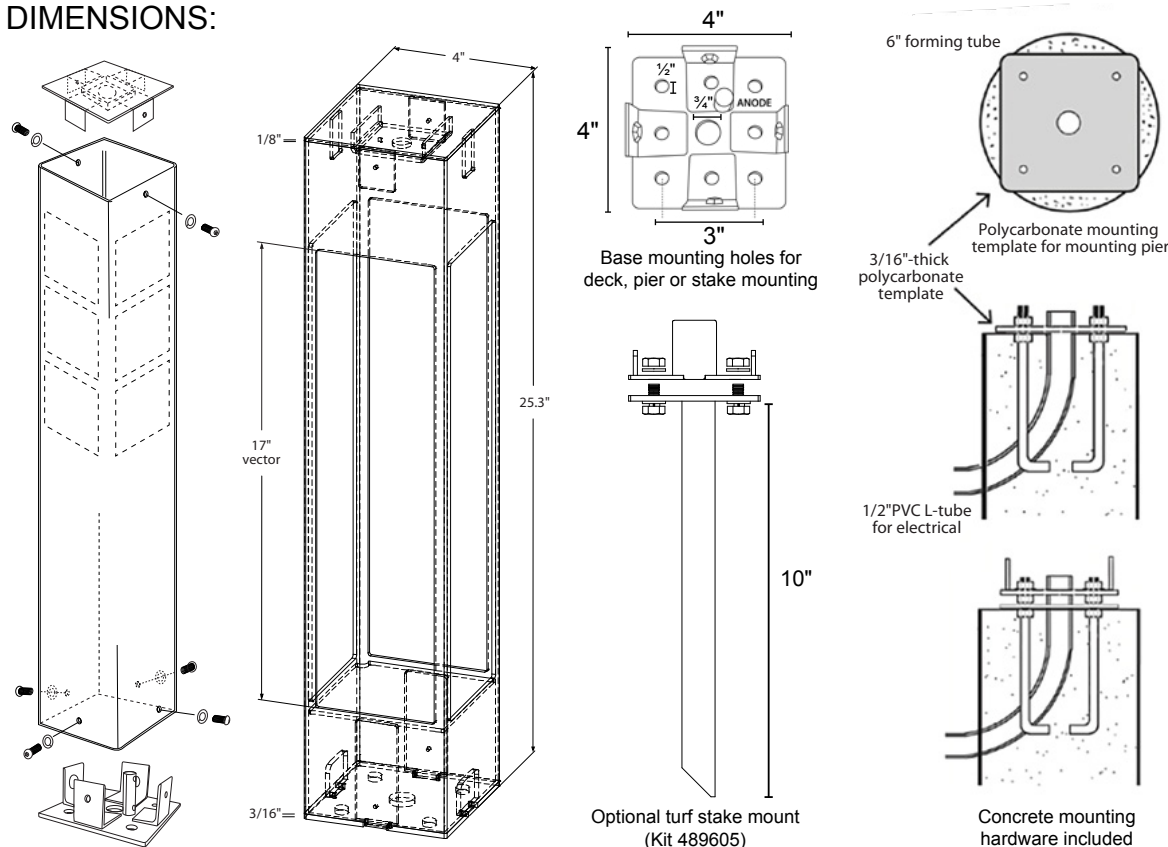

DIMENSIONS:

Cardinal C291-GN20 Patina Texture Semi Gloss	
Cardinal T091-GN57 Verdigris Texture Semi Gloss	
Cardinal T013-RD15 Red Hammer Semi Gloss	
Tiger Drylac 39/40002 Sapphire Hammer	
TCI Powders 9016-8336 Burst Rust	
Tiger Drylac 38/60080 Statuary Bronze	
Tiger Drylac 49/92910 Silver Matte	
Tiger Drylac 39/81420 Jet Black Hammer	
TCI Powders 9030-90922 SD Flat Black	
Powder Buy the Pound SK4331 Fine Textured Black	
Cardinal T012-WH260 White Hammer Semi Gloss	
PPG PCT23104 Vintage Bronze Texture	
Primastic PVB-8109 Jade/Copper	
Cardinal T064-BL95 Blue Hammer Semi Gloss