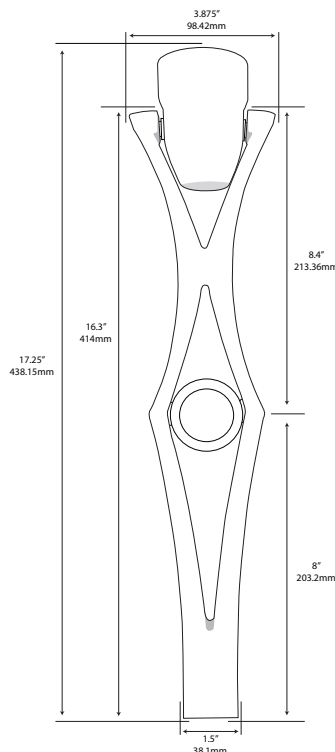

Type:

Model:

EVERGLADES Dual-Source Directional Light Fixture

ORDERING CODE:

489900

SPECIFICATIONS

HOUSING:

Cast brass.

MOUNTING:

Set-screw-locked 1/2" NPT brass coupling. Heavy-duty composite stake included. May be mounted into threaded hubs in junction boxes or mounting accessories.

WIRING:

Pre-wired with 5' pigtail of 18/2 cable.

DIMENSIONS:

LED LAMP SPECIFICATIONS

LAMP TYPE:

Dauer MR16 12V lamp and MR8 12V lamp with 5-year warranty.

OPTICS:

Integral optics providing available beam spreads from 15° to 120°.

COLOR TEMPERATURES:

Color temperatures MR16 available in 2700K and 3000K. Decorative color light options include amber, blue, green, red and purple. MR8 2700K and 3000K

FIXTURE ORDERING INFORMATION

To order a lamped fixture with mounting options, select the appropriate choice from each column as in the following example:

EXAMPLE: 489900-MR16-5W-40-2700K-MR8-30-MS-R2

US pat. no. D819,858 S
Canadian pat. no. 169688