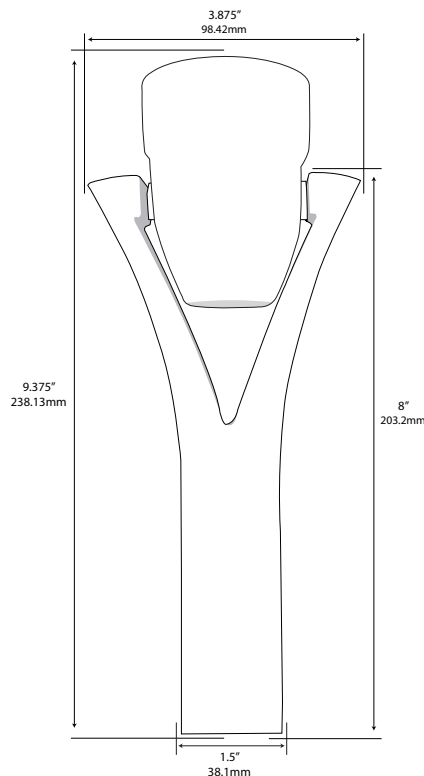

**LENS:**

Clear flat tempered glass.

**SOCKET/LAMP HOLDER:**

One fixed ceramic bi-pin socket with stainless steel retaining springs.

**LAMP TYPE:**

12V MR16. LED recommended. 30W halogen or 7W LED maximum.

**MOUNTING:**

Set-screw-locked 1/2" NPT brass coupling. Heavy-duty composite stake included. May be mounted into threaded hubs in junction boxes or mounting accessories.

**WIRING:**

Pre-wired with 5' pigtail of 18/2 cable.

**WARRANTY:**

Lifetime.

US pat. no. D822,252  
Canadian pat. no. 169820

The Savannah uses one MR16 LED enclosed in a swiveling head that can be aimed with infinite precision vertically and horizontally.

**DIMENSIONS:**