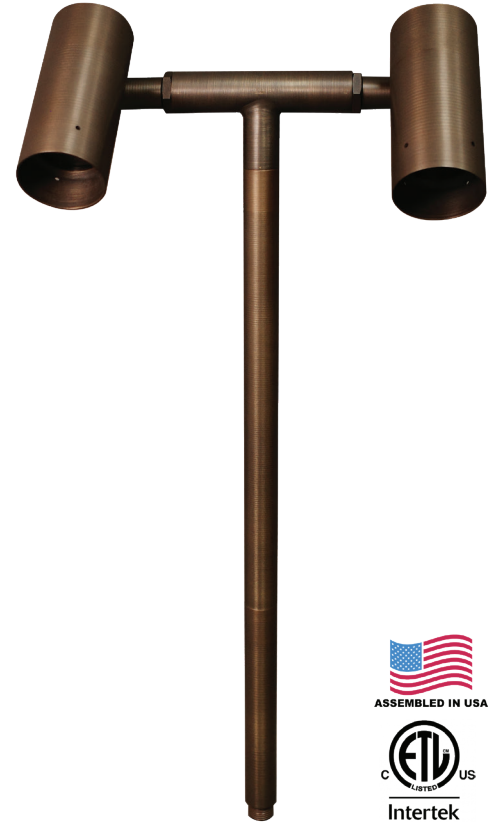

Type:

Model:

ARIA II 21" LED MR16 Path Light Fixture

ORDERING CODE:
489917-2XP21

SPECIFICATIONS

HOUSING:
Solid brass. Threaded with O-ring. Watertight and bug-tight.

FINISH:
Weathered brass. Architectural colors and custom powder coated colors available.

LENS:
Clear flat tempered glass.

SOCKET/LAMP HOLDER:
Each head contains one fixed ceramic bi-pin socket with stainless steel retaining springs.

LAMP TYPE:
12V MR16. LED recommended. 30W halogen or 7W LED maximum per head.

MOUNTING:
Stake mount included.

WIRING:
Pre-wired with 5' pigtail of 18/2 cable.

WARRANTY:
Lifetime.

ARCHITECTURAL COLORS:

FINE TEXTURE SILVER	
FINE TEXTURE WHITE	
FINE TEXTURE BLACK	

(489917-2XP21-S)

(489917-2XP21-WH)

(489917-2XP21-BLK)

Standard color is weathered brass (489917-2XP21).
Standard size is 21". Custom sizes are available.

DIMENSIONS:

LED LAMP SPECIFICATIONS

LAMP TYPE:

12V Dauer MR16 lamp with 5-year warranty, dimmable, and suitable for enclosed luminaires.