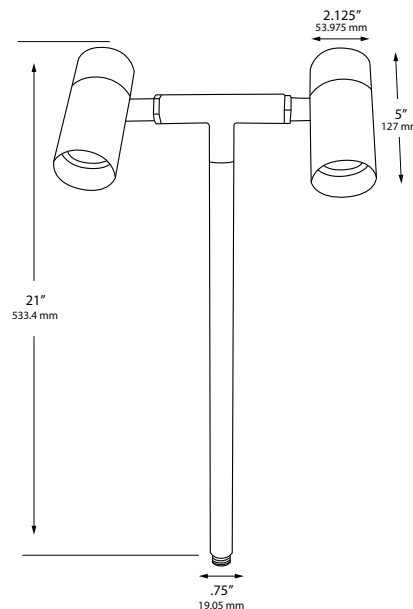

LENS:
Clear flat tempered glass.

SOCKET/LAMP HOLDER:
Each head contains one fixed ceramic bi-pin socket with stainless steel retaining springs.

LAMP TYPE:
12V MR16. LED recommended. 30W halogen or 7W LED maximum per head.

MOUNTING:
Stake mount included.

WIRING:
Pre-wired with 5' pigtail of 18/2 cable.

WARRANTY:
Lifetime.

ARCHITECTURAL COLORS:

FINE TEXTURE SILVER	
FINE TEXTURE WHITE	
FINE TEXTURE BLACK	

(489917-2XP21-S)

(489917-2XP21-WH)

(489917-2XP21-BLK)

Standard color is weathered brass (489917-2XP21).
Standard size is 21". Custom sizes are available.

DIMENSIONS:

LED LAMP SPECIFICATIONS

LAMP TYPE:

12V Dauer MR16 lamp with 5-year warranty, dimmable, and suitable for enclosed luminaires.

FIXTURE ORDERING INFORMATION

To order a lamped fixture with mounting options, select the appropriate choice from each column as in the following example:

EXAMPLE: 489917-2XP21-4W-25-2700K-MS

FIXTURE	LAMP			MOUNTING
	WATTAGE	BEAM SPREAD	COLOR TEMP.	
489917-2XP21 489917-2XP21-S) 489917-2XP21-WH) 489917-2XP21-BLK)	2W	25° / 40° / 60° / 100°	2700K / 3000K	MS Composite stake (incl.) 490034 M3 Trident Heavy-Duty 3-Prong Stake 490036 PM Round pier mount 490057 MR Round tapered 3-hole surface mount 490048 MP PVC/Brass post stake 490037
	3W	25° / 40° / 60°	2700K / 3000K	
	4W	25° / 40° / 60° / 100°	2700K / 3000K	
	5W	15° / 25° / 40° / 60° / 100°	2700K / 3000K	
		25°	Amber / Blue / Green / Red	
	5W	38°	Purple	
	6W	25° / 40° / 60°	2700K / 3000K	
	7W	15° / 30° / 45° / 60° / 120°	2700K / 3000K	