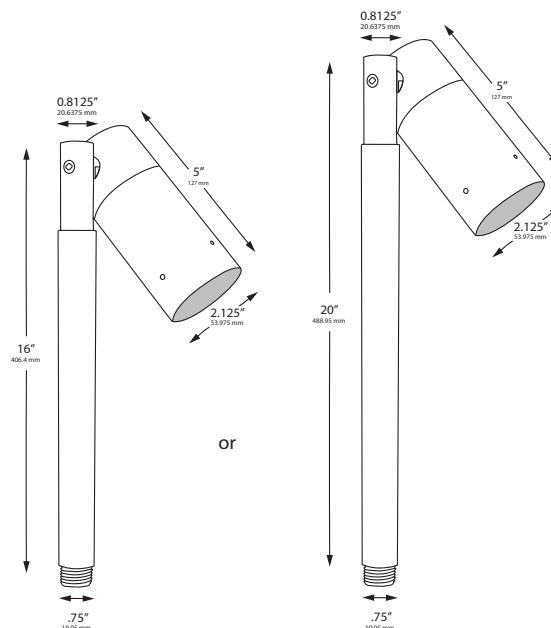

## ARIA 16" and 20" LED MR16 Path Light Fixture

**ORDERING CODE:**

489917-P16 (16") 489917-P20 (20")

**SPECIFICATIONS**

**HOUSING:**

Solid brass. Threaded with O-ring. Watertight and bug-tight.

**FINISH:**

Weathered brass. Architectural colors and custom powder coated colors available.

**LENS:**

Clear flat tempered glass.

**SOCKET/LAMP HOLDER:**

One fixed ceramic bi-pin socket with stainless steel retaining springs.

**LAMP TYPE:**

12V MR16. LED recommended. 30W halogen or 7W LED maximum.

Aria 16" Uplight (489917-P16-S)

Aria 20" Uplight (489917-P20-S)

Aria 16" Uplight (489917-P16-WH)

Aria 20" Uplight (489917-P20-WH)

Aria 16" Uplight (489917-P16-BLK)

Aria 20" Uplight (489917-P20-BLK)

Standard colors: Bronze Aria 16" uplight (489917-P16) / Bronze Aria 20" uplight (489917-P20). Architectural colors and powder coated colors are also available.

### DIMENSIONS:

LED LAMP SPECIFICATIONS

**LAMP TYPE:**

12V Dauer MR16 lamp with 5-year warranty, dimmable, and suitable for enclosed luminaires.

**OPTICS:**

Integral optics providing available beam spreads from 15° to 120°.