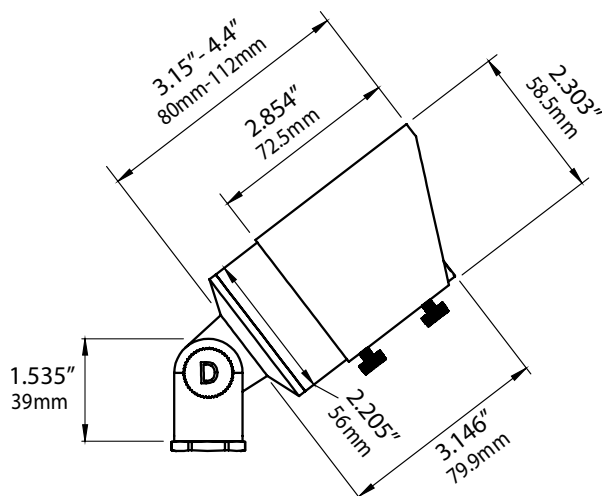

Lifetime.

489920 fixture with standard 3" shroud.

489920-BLK
Standard Black offered with 3" shroud only.

489920 fixture with optional 5" shroud (490054).

The Fairmont uplight has an adjustable 3" shroud to control glare (optional 5" shroud available). Easily adjustable swivel to achieve the optimal effect. Numerous mounting options available. A very wide range of MR16 lamp intensities, beam spreads, and hues are available to maximize your creative expression.

DIMENSIONS:

LED LAMP SPECIFICATIONS

LAMP TYPE:

12V Dauer MR16 lamp with 5-year warranty, dimmable, and suitable for enclosed luminaires.

OPTICS:

Integral optics providing available beam spreads from 15° to 120°.