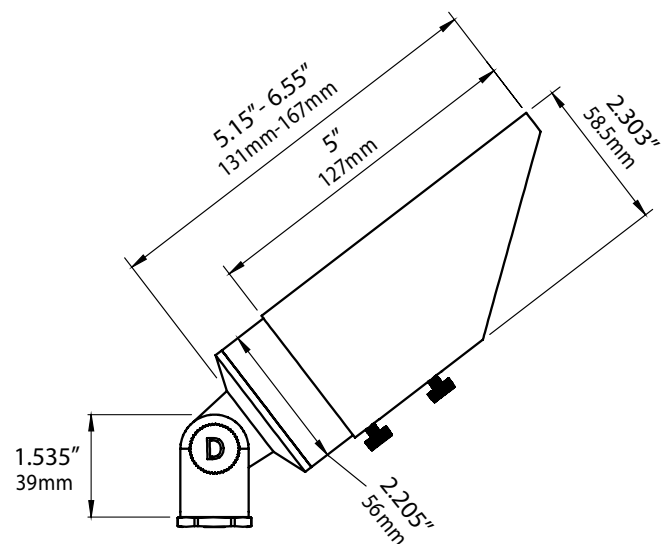

MOUNTING:

Stem threaded with 1/2" NPT. Heavy-duty composite stake included. May be mounted into threaded hubs in junction boxes or mounting accessories.

WIRING:

Pre-wired with 5' pigtail of 18/2 cable.

WARRANTY:

Lifetime.

489920 fixture with standard 3" shroud.

489920-BLK
Standard Black offered with 3" shroud only.

489920 fixture with optional 5" shroud (490054).

The Fairmont uplight has an adjustable 3" shroud to control glare (optional 5" shroud available). Easily adjustable swivel to achieve the optimal effect. Numerous mounting options available. A very wide range of MR16 lamp intensities, beam spreads, and hues are available to maximize your creative expression.

DIMENSIONS:

LED LAMP SPECIFICATIONS

LAMP TYPE:

12V Dauer MR16 lamp with 5-year warranty, dimmable, and suitable for enclosed luminaires.

OPTICS:

Integral optics providing available beam spreads from 15° to 120°.