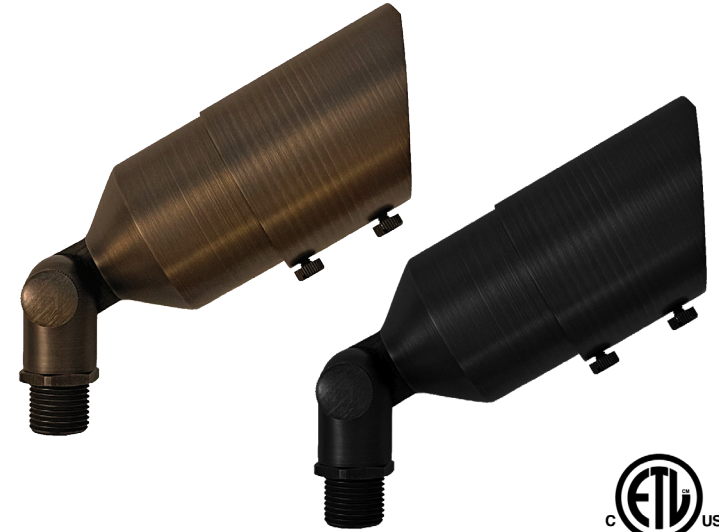

LED LAMP SPECIFICATIONS

LAMP TYPE:

12V Dauer MR16 lamp with 5-year warranty, dimmable, and suitable for enclosed luminaires.

OPTICS:

Integral optics providing available beam spreads from 15° to 120°.

COLOR TEMPERATURES:

Color temperature options provide the following qualities: 2700K or 3000K. Decorative color light options include amber, blue, green, red and purple.

FIXTURE ORDERING INFORMATION

To order a lamped fixture with mounting options, select the appropriate choice from each column as in the following example:

EXAMPLE: 489920-4W-25-2700K-MS

FIXTURE	LAMP			MOUNTING	RISERS
	WATTAGE	BEAM SPREAD	COLOR TEMP.		
489920				MS Composite stake (incl.) - 490034	R2 2" brass riser 490038
489920-BLK	2W	25° / 40° / 60°/100°	2700K / 3000K	M3 Trident Heavy-Duty 3-Prong Stake - 490036	R3 3" brass riser 490039
489920-FS (floating socket)	3W	25° / 40° / 60°	2700K / 3000K	PM Round pier mount - 490057	R6 6" brass riser 490031
489920-FS-BLK (floating socket)	4W	25° / 40° / 60°/100°	2700K / 3000K	MR Round tapered 3-hole surface mount - 490048	R12 12" brass riser 490032
	5W	15° / 25° / 40° / 60°/100°	2700K / 3000K	MP PVC/Brass post stake - 490037	R24 24" brass riser 490033
		25°	Amber / Blue / Green / Red		
	5W	38°	Purple	SH Brass 5" shroud - 490055	
	6W	25° / 40° / 60°	2700K / 3000K	GM Brass gutter mount - 490047	
7W	15° / 30° / 45° / 60 /120°	2700K / 3000K	RMP Round Brass Electrical Mounting Plate - 490043		
			REP Rectangular Brass Electrical Mounting Plate - 490044