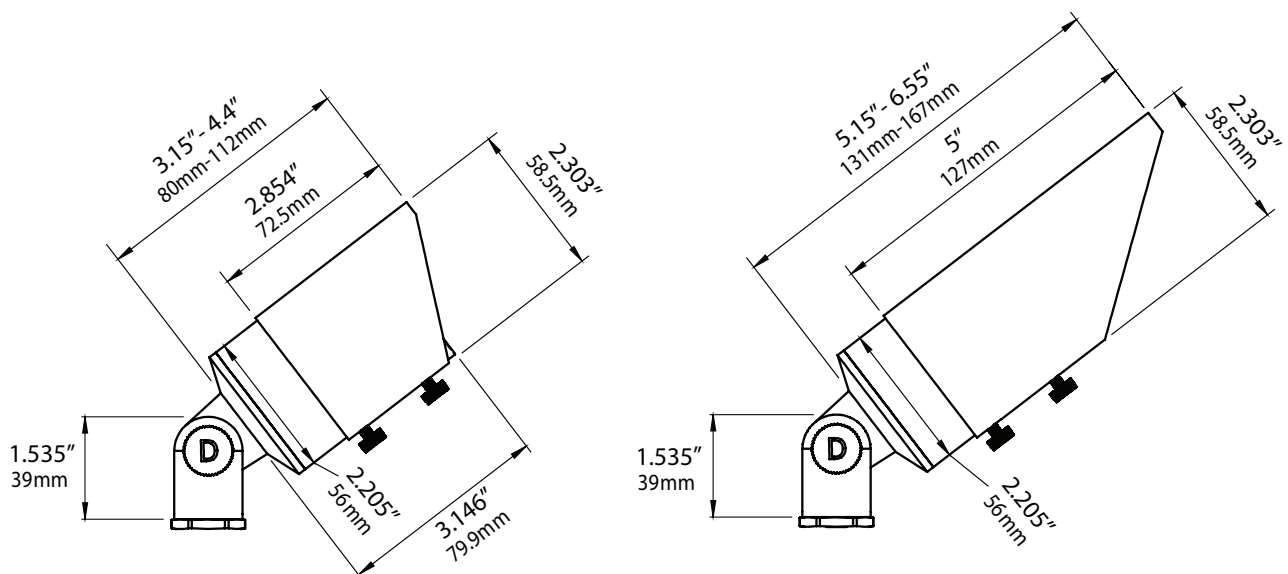

SOCKET/LAMP HOLDER:

One fixed ceramic bi-pin socket with stainless steel retaining springs.

LAMP TYPE:

12V MR16. LED recommended. 30W halogen or 7W LED maximum.

MOUNTING:

Stem threaded with 1/2" NPT. Heavy-duty composite stake included. May be mounted into threaded hubs in junction boxes or mounting accessories.

WIRING:

Pre-wired with 5' pigtail of 18/2 cable.

WARRANTY:

Lifetime.

489920 fixture with standard 3" shroud.

489920 fixture with optional 5" shroud (490055).

The Fairmont uplight has an adjustable 3" shroud to control glare (optional 5" shroud available). Easily adjustable swivel to achieve the optimal effect. Numerous mounting options available. A very wide range of MR16 lamp intensities, beam spreads, and hues are available to maximize your creative expression.

DIMENSIONS:

LED LAMP SPECIFICATIONS

LAMP TYPE:

12V Dauer MR16 lamp with 5-year warranty, dimmable, and suitable for enclosed luminaires.

OPTICS:

Integral optics providing available beam spreads from 15° to 120°.