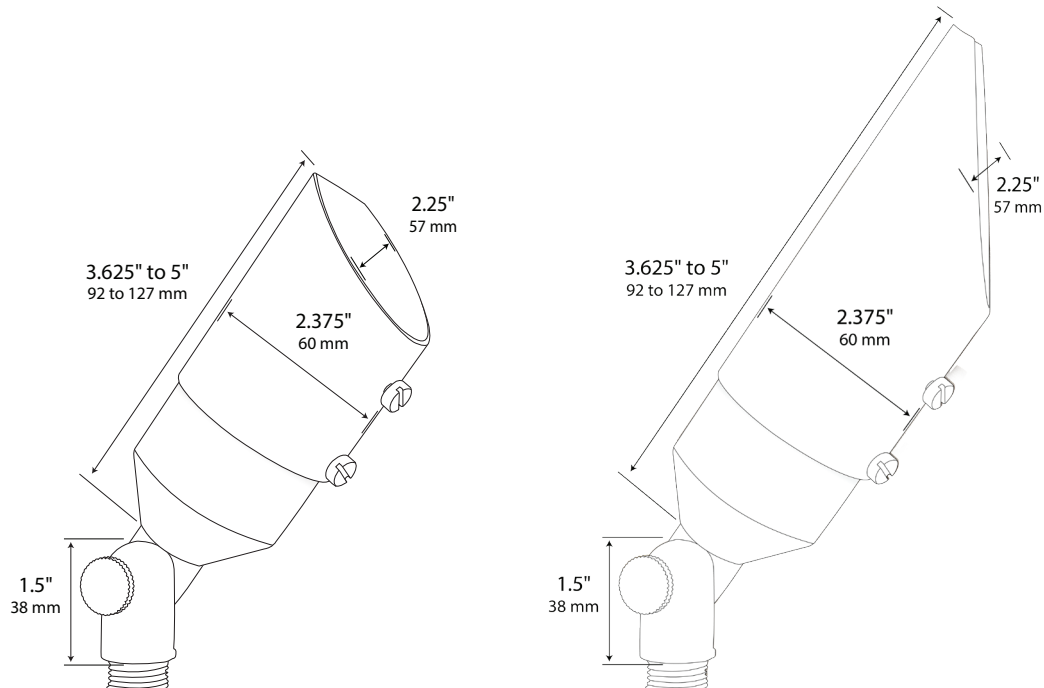

Type:

Model:

FAIRMONT Shrouded Uplight Fixture

ORDERING CODE:
489920

SPECIFICATIONS

HOUSING:

Cast brass. Includes an adjustable 3" shroud with an optional 5" shroud available. Threaded housing with O-ring.

FINISH:

MOUNTING:

Stem threaded with 1/2" NPT. Heavy-duty composite stake included. May be mounted into threaded hubs in junction boxes or mounting accessories.

WIRING:

Pre-wired with 5' pigtail of 18/2 cable.

WARRANTY:

Lifetime.

489920 fixture with standard 3" shroud.

489920 fixture with optional 5" shroud (490055).

The Fairmont uplight has an adjustable 3" shroud to control glare (optional 5" shroud available). Easily adjustable swivel to achieve the optimal effect. Numerous mounting options available. A very wide range of MR16 lamp intensities, beam spreads, and hues are available to maximize your creative expression.

DIMENSIONS:

LED LAMP SPECIFICATIONS

LAMP TYPE:

12V Dauer MR16 lamp with 5-year warranty, dimmable, and suitable for enclosed luminaires.

OPTICS:

Integral optics providing available beam spreads from 15° to 120°.